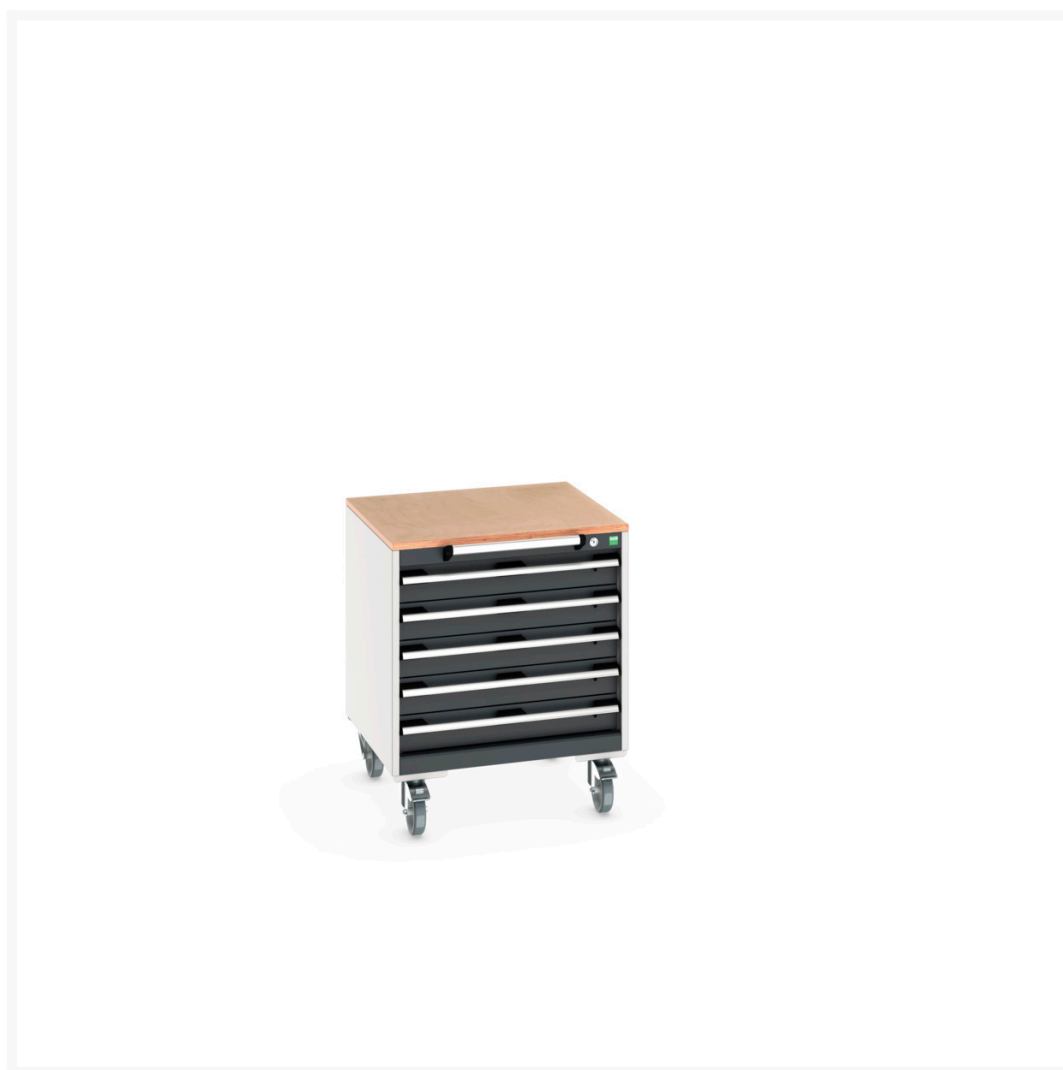

# 40402145. - cubio mobile cabinet

## Short Description

cubio mobile cabinet with 5 drawers & multiplex worktop  
WxDxH: 650x650x790mm

## Additional Information

---

Drawer load capacity	50 kg
Drawer height 1	125mm
Drawer 1 Internal Dimensions	525mm x 525mm x 105mm
Drawer height 2	125mm
Drawer 2 Internal Dimensions	525mm x 525mm x 105mm
Drawer height 3	125mm
Drawer 3 Internal Dimensions	525mm x 525mm x 105mm
Drawer height 4	125mm
Drawer 4 Internal Dimensions	525mm x 525mm x 105mm
Drawer height 5	125mm
Drawer 5 Internal Dimensions	525mm x 525mm x 105mm
Width	650
Depth	650
Height	790
Customs tariff number	94032080
Product material	Sheet steel
Product surface	Powder coated

## Product Options

---

Colour:	Anthracite grey / Anthracite grey
	Light grey / Anthracite grey
	Light grey / Gentian blue
	Light grey / Light grey
	Light grey / Crimson red