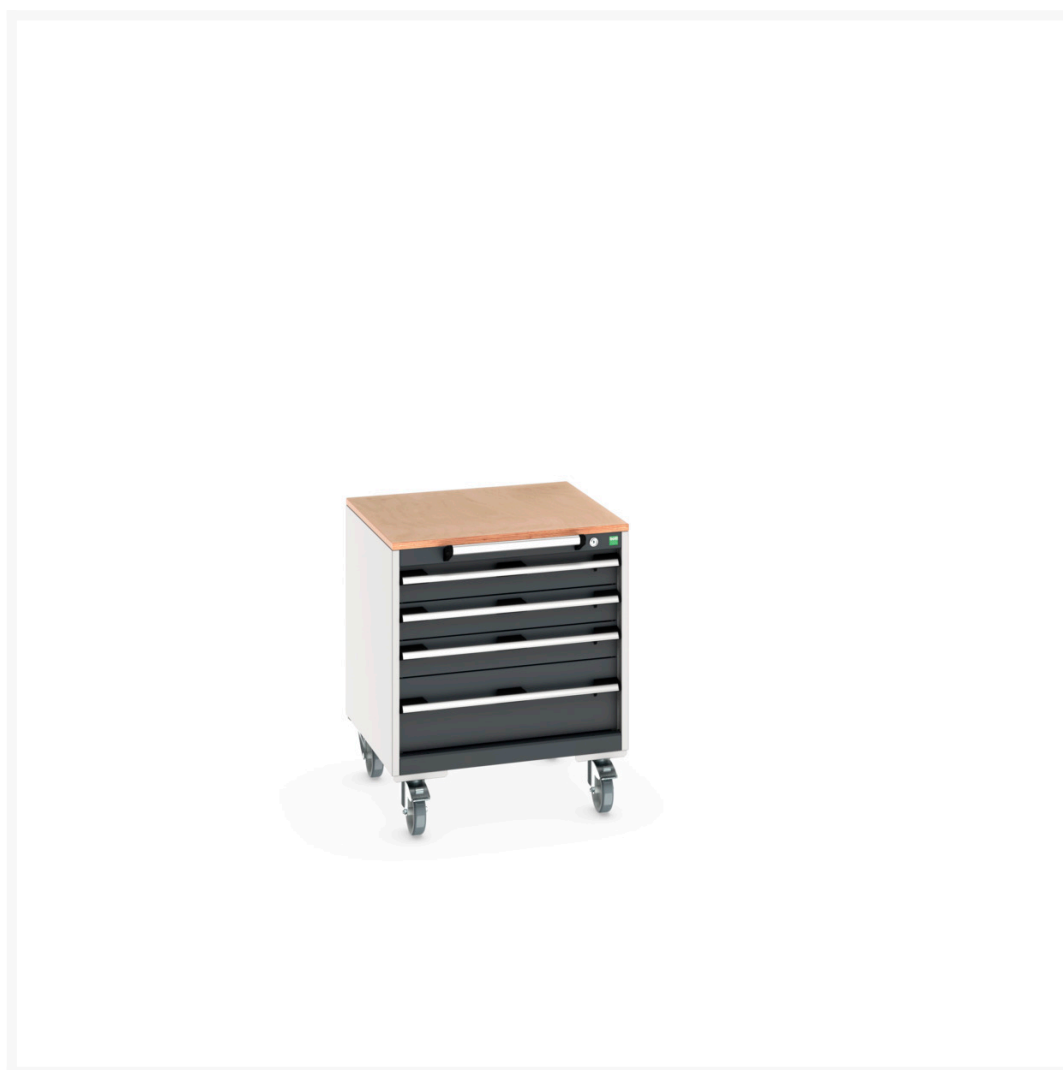

40402143. - cubio mobile cabinet

Short Description

cubio mobile cabinet with 4 drawers & multiplex worktop
WxDxH: 650x650x790mm

Product Images

Additional Information

Drawer load capacity	50 kg
Drawer height 1	125mm
Drawer 1 Internal Dimensions	525mm x 525mm x 105mm
Drawer height 2	125mm
Drawer 2 Internal Dimensions	525mm x 525mm x 105mm
Drawer height 3	125mm
Drawer 3 Internal Dimensions	525mm x 525mm x 105mm
Drawer height 4	225mm
Drawer 4 Internal Dimensions	525mm x 525mm x 205mm
Width	650
Depth	650
Height	790
Customs tariff number	94032080
Product material	Sheet steel
Product surface	Powder coated

Product Options

Colour:	Anthracite grey / Anthracite grey
	Light grey / Anthracite grey
	Light grey / Gentian blue
	Light grey / Light grey
	Light grey / Crimson red