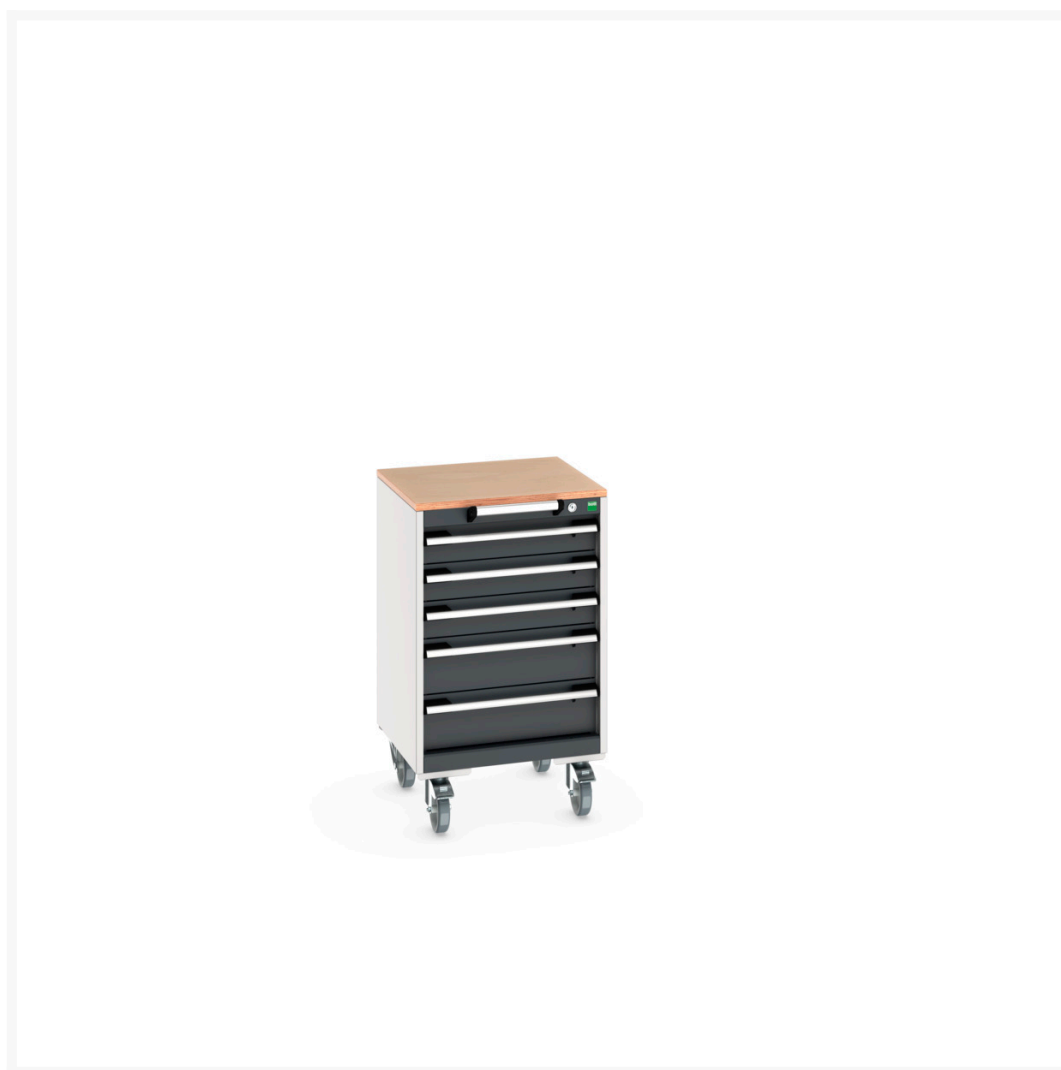

40402137. - cubio mobile cabinet

Short Description

cubio mobile cabinet with 5 drawers & multiplex worktop
WxDxH: 525x525x890mm

Product Images

Additional Information

Drawer load capacity	50 kg
Drawer height 1	125mm
Drawer 1 Internal Dimensions	400mm x 400mm x 105mm
Drawer height 2	125mm
Drawer 2 Internal Dimensions	400mm x 400mm x 105mm
Drawer height 3	125mm
Drawer 3 Internal Dimensions	400mm x 400mm x 105mm
Drawer height 4	175mm
Drawer 4 Internal Dimensions	400mm x 400mm x 155mm
Drawer height 5	175mm
Drawer 5 Internal Dimensions	400mm x 400mm x 155mm
Width	525
Depth	525
Height	890
Customs tariff number	94032080
Product material	Sheet steel
Product surface	Powder coated

Product Options

Colour:	Anthracite grey / Anthracite grey
	Light grey / Anthracite grey
	Light grey / Gentian blue
	Light grey / Light grey
	Light grey / Crimson red