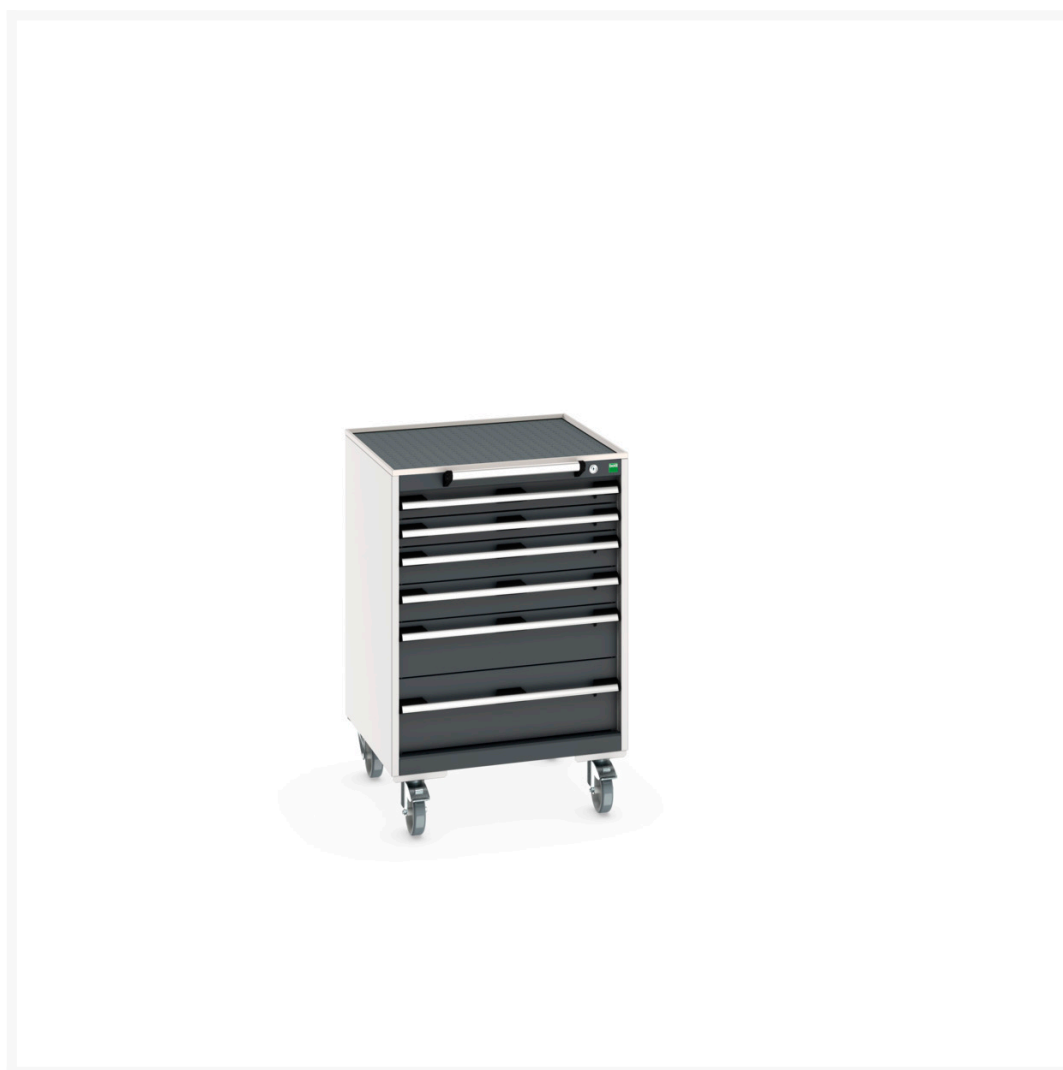

## 40402035. - cubio mobile cabinet

### Short Description

cubio mobile cabinet with 6 drawers & top tray / mat  
WxDxH: 650x650x985mm

## Additional Information

---

Drawer load capacity	50 kg
Drawer height 1	75mm
Drawer 1 Internal Dimensions	525mm x 525mm x 55mm
Drawer height 2	75mm
Drawer 2 Internal Dimensions	525mm x 525mm x 55mm
Drawer height 3	100mm
Drawer 3 Internal Dimensions	525mm x 525mm x 80mm
Drawer height 4	100mm
Drawer 4 Internal Dimensions	525mm x 525mm x 80mm
Drawer height 5	150mm
Drawer 5 Internal Dimensions	525mm x 525mm x 130mm
Drawer height 6	200mm
Drawer 6 Internal Dimensions	525mm x 525mm x 180mm
Width	650
Depth	650
Height	985
Customs tariff number	94032080
Product material	Sheet steel
Product surface	Powder coated

## Product Options

---

Colour:	Anthracite grey
	Light grey / Anthracite grey
	Light grey / Gentian blue
	Light grey / Light grey
	Light grey / Crimson red