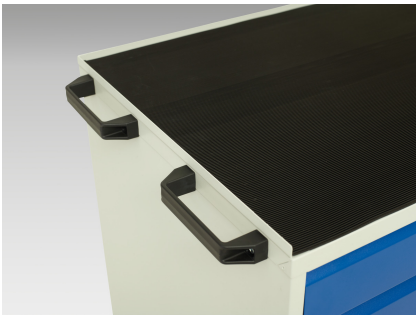

16927158. - verso maintenance trolley

Short Description

verso maintenance trolley with 7 drawers, door and top tray
WxDxH: 1300x550x965mm

Product Images

Additional Information

Drawer load capacity	50 kg
Drawer height 1	100mm
Drawer 1 Internal Dimensions	1180mm x 430mm x 75mm
Drawer height 2	100mm
Drawer 2 Internal Dimensions	1180mm x 430mm x 75mm
Drawer height 3	100mm
Drawer 3 Internal Dimensions	1180mm x 430mm x 75mm
Drawer height 4	100mm
Drawer 4 Internal Dimensions	1180mm x 430mm x 75mm
Drawer height 5	100mm
Drawer 5 Internal Dimensions	1180mm x 430mm x 75mm
Drawer height 6	100mm
Drawer 6 Internal Dimensions	1180mm x 430mm x 75mm
Drawer height 7	125mm
Drawer 7 Internal Dimensions	1180mm x 430mm x 100mm
Door type	Plain
Shelf load capacity	75kg
Width	1300
Depth	550
Height	965
Customs tariff number	94032080
Product material	Sheet steel
Product surface	Powder coated

Product Options

Colour:	Light grey / Anthracite grey
---------	------------------------------

	Light grey / Gentian blue
--	---------------------------

	Light grey / Light grey
--	-------------------------

	Light grey / Crimson red
--	--------------------------