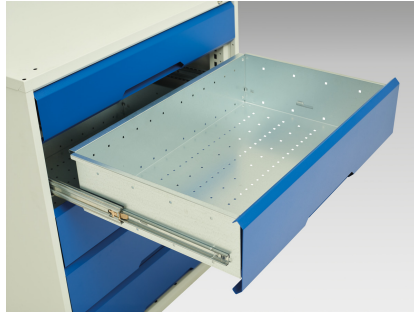

16927158. - verso maintenance trolley

Short Description

verso maintenance trolley with 7 drawers, door and top tray
WxDxH: 1300x550x965mm

Product Images

Additional Information

Drawer load capacity	50 kg
Drawer height 1	100mm
Drawer 1 Internal Dimensions	1180mm x 430mm x 75mm
Drawer height 2	100mm
Drawer 2 Internal Dimensions	1180mm x 430mm x 75mm
Drawer height 3	100mm
Drawer 3 Internal Dimensions	1180mm x 430mm x 75mm
Drawer height 4	100mm
Drawer 4 Internal Dimensions	1180mm x 430mm x 75mm
Drawer height 5	100mm
Drawer 5 Internal Dimensions	1180mm x 430mm x 75mm
Drawer height 6	100mm
Drawer 6 Internal Dimensions	1180mm x 430mm x 75mm
Drawer height 7	125mm
Drawer 7 Internal Dimensions	1180mm x 430mm x 100mm
Door type	Plain
Shelf load capacity	75kg
Width	1300
Depth	550
Height	965
Customs tariff number	94032080
Product material	Sheet steel
Product surface	Powder coated

Product Options

Colour:	Light grey / Anthracite grey
---------	------------------------------

	Light grey / Gentian blue
--	---------------------------

	Light grey / Light grey
--	-------------------------

	Light grey / Crimson red
--	--------------------------