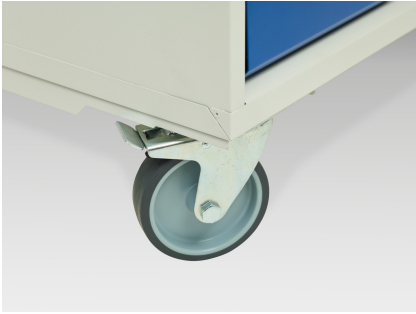

16927158. - verso maintenance trolley

Short Description

verso maintenance trolley with 7 drawers, door and top tray
WxDxH: 1300x550x965mm

Product Images

Additional Information

Drawer load capacity	50 kg
Drawer height 1	100mm
Drawer 1 Internal Dimensions	1180mm x 430mm x 75mm
Drawer height 2	100mm
Drawer 2 Internal Dimensions	1180mm x 430mm x 75mm
Drawer height 3	100mm
Drawer 3 Internal Dimensions	1180mm x 430mm x 75mm
Drawer height 4	100mm
Drawer 4 Internal Dimensions	1180mm x 430mm x 75mm
Drawer height 5	100mm
Drawer 5 Internal Dimensions	1180mm x 430mm x 75mm
Drawer height 6	100mm
Drawer 6 Internal Dimensions	1180mm x 430mm x 75mm
Drawer height 7	125mm
Drawer 7 Internal Dimensions	1180mm x 430mm x 100mm
Door type	Plain
Shelf load capacity	75kg
Width	1300
Depth	550
Height	965
Customs tariff number	94032080
Product material	Sheet steel
Product surface	Powder coated

Product Options

Colour:	Light grey / Anthracite grey
---------	------------------------------

	Light grey / Gentian blue
--	---------------------------

	Light grey / Light grey
--	-------------------------

	Light grey / Crimson red
--	--------------------------