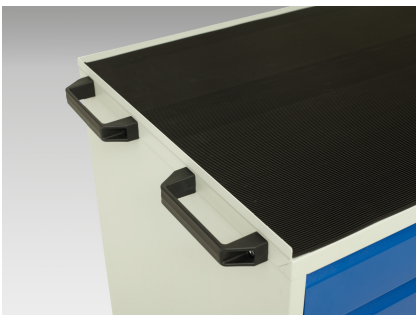

# 16927158. - verso maintenance trolley

## Short Description

verso maintenance trolley with 7 drawers, door and top tray  
WxDxH: 1300x550x965mm

## Additional Information

---

Drawer load capacity	50 kg
Drawer height 1	100mm
Drawer 1 Internal Dimensions	1180mm x 430mm x 75mm
Drawer height 2	100mm
Drawer 2 Internal Dimensions	1180mm x 430mm x 75mm
Drawer height 3	100mm
Drawer 3 Internal Dimensions	1180mm x 430mm x 75mm
Drawer height 4	100mm
Drawer 4 Internal Dimensions	1180mm x 430mm x 75mm
Drawer height 5	100mm
Drawer 5 Internal Dimensions	1180mm x 430mm x 75mm
Drawer height 6	100mm
Drawer 6 Internal Dimensions	1180mm x 430mm x 75mm
Drawer height 7	125mm
Drawer 7 Internal Dimensions	1180mm x 430mm x 100mm
Door type	Plain
Shelf load capacity	75kg
Width	1300
Depth	550
Height	965
Customs tariff number	94032080
Product material	Sheet steel
Product surface	Powder coated

## Product Options

---

Colour:	Light grey / Anthracite grey
---------	------------------------------

	Light grey / Gentian blue
--	---------------------------

	Light grey / Light grey
--	-------------------------