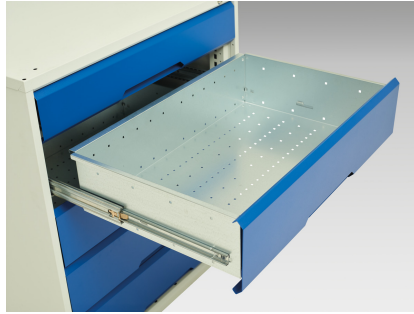

# 16927158. - verso maintenance trolley

## Short Description

verso maintenance trolley with 7 drawers, door and top tray  
WxDxH: 1300x550x965mm

## Additional Information

---

Drawer load capacity	50 kg
Drawer height 1	100mm
Drawer 1 Internal Dimensions	1180mm x 430mm x 75mm
Drawer height 2	100mm
Drawer 2 Internal Dimensions	1180mm x 430mm x 75mm
Drawer height 3	100mm
Drawer 3 Internal Dimensions	1180mm x 430mm x 75mm
Drawer height 4	100mm
Drawer 4 Internal Dimensions	1180mm x 430mm x 75mm
Drawer height 5	100mm
Drawer 5 Internal Dimensions	1180mm x 430mm x 75mm
Drawer height 6	100mm
Drawer 6 Internal Dimensions	1180mm x 430mm x 75mm
Drawer height 7	125mm
Drawer 7 Internal Dimensions	1180mm x 430mm x 100mm
Door type	Plain
Shelf load capacity	75kg
Width	1300
Depth	550
Height	965
Customs tariff number	94032080
Product material	Sheet steel
Product surface	Powder coated