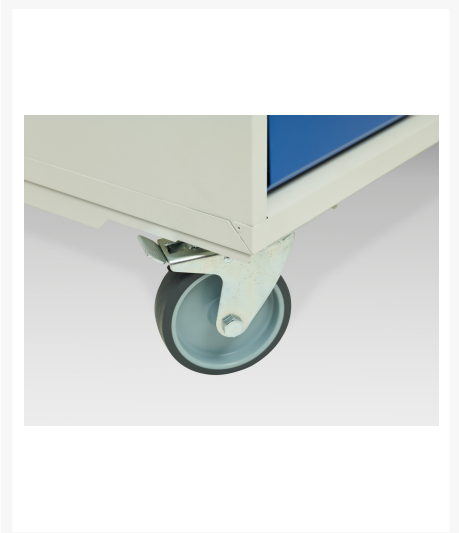

16927157. - verso maintenance trolley

Short Description

verso maintenance trolley with 7 drawers, door and mpx top
WxDxH: 1300x600x980mm

Product Images

Additional Information

Drawer load capacity	50 kg
Drawer height 1	100mm
Drawer 1 Internal Dimensions	1180mm x 480mm x 75mm
Drawer height 2	100mm
Drawer 2 Internal Dimensions	1180mm x 480mm x 75mm
Drawer height 3	100mm
Drawer 3 Internal Dimensions	1180mm x 480mm x 75mm
Drawer height 4	100mm
Drawer 4 Internal Dimensions	1180mm x 480mm x 75mm
Drawer height 5	100mm
Drawer 5 Internal Dimensions	1180mm x 480mm x 75mm
Drawer height 6	100mm
Drawer 6 Internal Dimensions	1180mm x 480mm x 75mm
Drawer height 7	125mm
Drawer 7 Internal Dimensions	1180mm x 480mm x 100mm
Door type	Plain
Shelf load capacity	75kg
Width	1300
Depth	600
Height	980
Customs tariff number	94032080
Product material	Sheet steel
Product surface	Powder coated

Product Options

Colour:	Light grey / Anthracite grey
---------	------------------------------

	Light grey / Gentian blue
--	---------------------------

	Light grey / Light grey
--	-------------------------

	Light grey / Crimson red
--	--------------------------