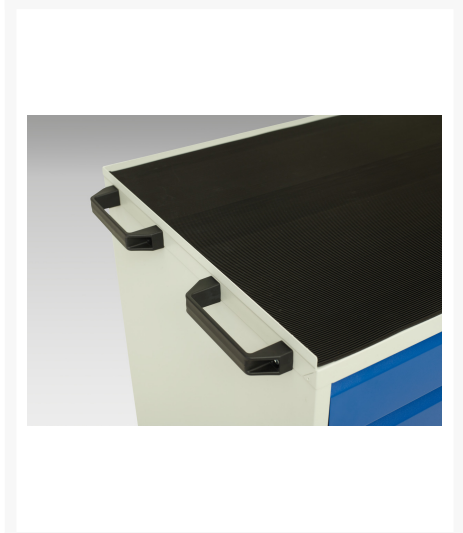

16927157. - verso maintenance trolley

Short Description

verso maintenance trolley with 7 drawers, door and mpx top
WxDxH: 1300x600x980mm

Product Images

Additional Information

Drawer load capacity	50 kg
Drawer height 1	100mm
Drawer 1 Internal Dimensions	1180mm x 480mm x 75mm
Drawer height 2	100mm
Drawer 2 Internal Dimensions	1180mm x 480mm x 75mm
Drawer height 3	100mm
Drawer 3 Internal Dimensions	1180mm x 480mm x 75mm
Drawer height 4	100mm
Drawer 4 Internal Dimensions	1180mm x 480mm x 75mm
Drawer height 5	100mm
Drawer 5 Internal Dimensions	1180mm x 480mm x 75mm
Drawer height 6	100mm
Drawer 6 Internal Dimensions	1180mm x 480mm x 75mm
Drawer height 7	125mm
Drawer 7 Internal Dimensions	1180mm x 480mm x 100mm
Door type	Plain
Shelf load capacity	75kg
Width	1300
Depth	600
Height	980
Customs tariff number	94032080
Product material	Sheet steel
Product surface	Powder coated

Product Options

Colour:	Light grey / Anthracite grey
---------	------------------------------

	Light grey / Gentian blue
--	---------------------------

	Light grey / Light grey
--	-------------------------

	Light grey / Crimson red
--	--------------------------