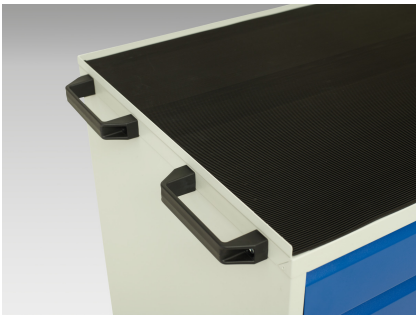

16927155. - verso maintenance trolley

Short Description

verso maintenance trolley with 6 drawers, door and top tray
WxDxH: 1300x550x965mm

Product Images

Additional Information

Drawer load capacity	50 kg
Drawer height 1	100mm
Drawer 1 Internal Dimensions	1180mm x 430mm x 75mm
Drawer height 2	100mm
Drawer 2 Internal Dimensions	1180mm x 430mm x 75mm
Drawer height 3	100mm
Drawer 3 Internal Dimensions	1180mm x 430mm x 75mm
Drawer height 4	125mm
Drawer 4 Internal Dimensions	1180mm x 430mm x 100mm
Drawer height 5	125mm
Drawer 5 Internal Dimensions	1180mm x 430mm x 100mm
Drawer height 6	175mm
Drawer 6 Internal Dimensions	1180mm x 430mm x 150mm
Door type	Plain
Shelf load capacity	75kg
Width	1300
Depth	550
Height	965
Customs tariff number	94032080
Product material	Sheet steel
Product surface	Powder coated

Product Options

Colour:	Light grey / Anthracite grey
---------	------------------------------

	Light grey / Gentian blue
--	---------------------------

	Light grey / Light grey
--	-------------------------

	Light grey / Crimson red
--	--------------------------