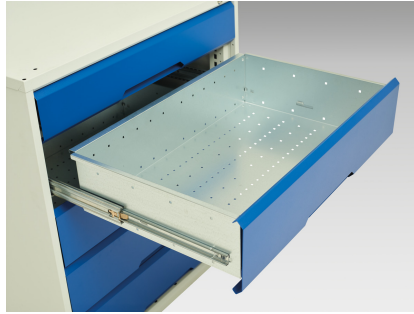

16927155. - verso maintenance trolley

Short Description

verso maintenance trolley with 6 drawers, door and top tray
WxDxH: 1300x550x965mm

Product Images

Additional Information

Drawer load capacity	50 kg
Drawer height 1	100mm
Drawer 1 Internal Dimensions	1180mm x 430mm x 75mm
Drawer height 2	100mm
Drawer 2 Internal Dimensions	1180mm x 430mm x 75mm
Drawer height 3	100mm
Drawer 3 Internal Dimensions	1180mm x 430mm x 75mm
Drawer height 4	125mm
Drawer 4 Internal Dimensions	1180mm x 430mm x 100mm
Drawer height 5	125mm
Drawer 5 Internal Dimensions	1180mm x 430mm x 100mm
Drawer height 6	175mm
Drawer 6 Internal Dimensions	1180mm x 430mm x 150mm
Door type	Plain
Shelf load capacity	75kg
Width	1300
Depth	550
Height	965
Customs tariff number	94032080
Product material	Sheet steel
Product surface	Powder coated

Product Options

Colour:	Light grey / Anthracite grey
---------	------------------------------

	Light grey / Gentian blue
--	---------------------------

	Light grey / Light grey
--	-------------------------

	Light grey / Crimson red
--	--------------------------