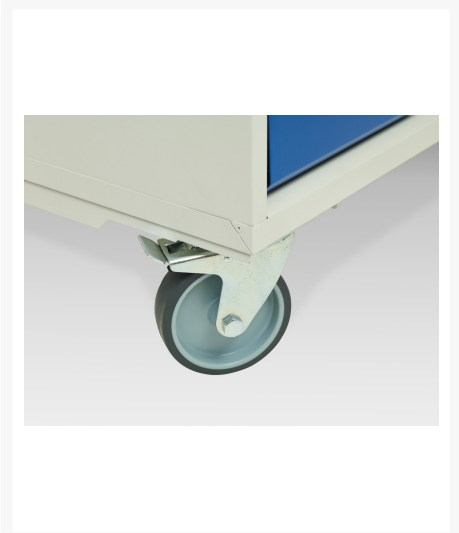

16927153. - verso maintenance trolley

Short Description

verso maintenance trolley with 6 drawers, door and lino top
WxDxH: 1300x600x980mm

Product Images

Additional Information

Drawer load capacity	50 kg
Drawer height 1	100mm
Drawer 1 Internal Dimensions	1180mm x 480mm x 75mm
Drawer height 2	100mm
Drawer 2 Internal Dimensions	1180mm x 480mm x 75mm
Drawer height 3	100mm
Drawer 3 Internal Dimensions	1180mm x 480mm x 75mm
Drawer height 4	125mm
Drawer 4 Internal Dimensions	1180mm x 480mm x 100mm
Drawer height 5	125mm
Drawer 5 Internal Dimensions	1180mm x 480mm x 100mm
Drawer height 6	175mm
Drawer 6 Internal Dimensions	1180mm x 480mm x 150mm
Door type	Plain
Shelf load capacity	75kg
Width	1300
Depth	600
Height	980
Customs tariff number	94032080
Product material	Sheet steel
Product surface	Powder coated

Product Options

Colour: Light grey / Anthracite grey

Light grey / Gentian blue

Light grey / Light grey

Light grey / Crimson red