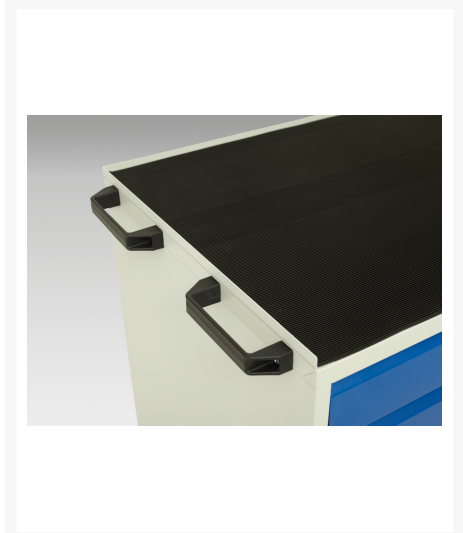

16927153. - verso maintenance trolley

Short Description

verso maintenance trolley with 6 drawers, door and lino top
WxDxH: 1300x600x980mm

Product Images

Additional Information

Drawer load capacity	50 kg
Drawer height 1	100mm
Drawer 1 Internal Dimensions	1180mm x 480mm x 75mm
Drawer height 2	100mm
Drawer 2 Internal Dimensions	1180mm x 480mm x 75mm
Drawer height 3	100mm
Drawer 3 Internal Dimensions	1180mm x 480mm x 75mm
Drawer height 4	125mm
Drawer 4 Internal Dimensions	1180mm x 480mm x 100mm
Drawer height 5	125mm
Drawer 5 Internal Dimensions	1180mm x 480mm x 100mm
Drawer height 6	175mm
Drawer 6 Internal Dimensions	1180mm x 480mm x 150mm
Door type	Plain
Shelf load capacity	75kg
Width	1300
Depth	600
Height	980
Customs tariff number	94032080
Product material	Sheet steel
Product surface	Powder coated

Product Options

Colour: Light grey / Anthracite grey

Light grey / Gentian blue

Light grey / Light grey

Light grey / Crimson red