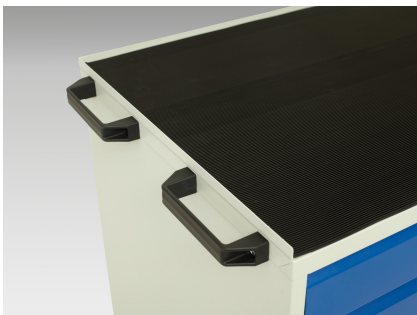

16927152. - verso maintenance trolley

Short Description

verso maintenance trolley with 5 drawers, door and top tray
WxDxH: 1300x550x965mm

Product Images

Additional Information

Drawer load capacity	50 kg
Drawer height 1	100mm
Drawer 1 Internal Dimensions	1180mm x 430mm x 75mm
Drawer height 2	100mm
Drawer 2 Internal Dimensions	1180mm x 430mm x 75mm
Drawer height 3	175mm
Drawer 3 Internal Dimensions	1180mm x 430mm x 150mm
Drawer height 4	175mm
Drawer 4 Internal Dimensions	1180mm x 430mm x 150mm
Drawer height 5	175mm
Drawer 5 Internal Dimensions	1180mm x 430mm x 150mm
Door type	Plain
Shelf load capacity	75kg
Width	1300
Depth	550
Height	965
Customs tariff number	94032080
Product material	Sheet steel
Product surface	Powder coated

Product Options

Colour:	Light grey / Anthracite grey
	Light grey / Gentian blue
	Light grey / Light grey
	Light grey / Crimson red