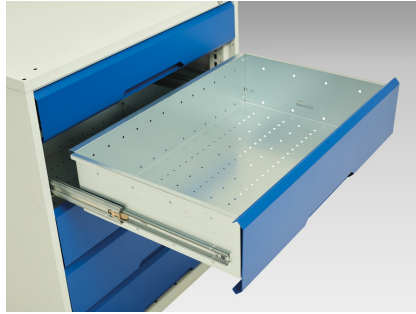

16927152. - verso maintenance trolley

Short Description

verso maintenance trolley with 5 drawers, door and top tray
WxDxH: 1300x550x965mm

Product Images

Additional Information

Drawer load capacity	50 kg
Drawer height 1	100mm
Drawer 1 Internal Dimensions	1180mm x 430mm x 75mm
Drawer height 2	100mm
Drawer 2 Internal Dimensions	1180mm x 430mm x 75mm
Drawer height 3	175mm
Drawer 3 Internal Dimensions	1180mm x 430mm x 150mm
Drawer height 4	175mm
Drawer 4 Internal Dimensions	1180mm x 430mm x 150mm
Drawer height 5	175mm
Drawer 5 Internal Dimensions	1180mm x 430mm x 150mm
Door type	Plain
Shelf load capacity	75kg
Width	1300
Depth	550
Height	965
Customs tariff number	94032080
Product material	Sheet steel
Product surface	Powder coated

Product Options

Colour:	Light grey / Anthracite grey
	Light grey / Gentian blue
	Light grey / Light grey
	Light grey / Crimson red