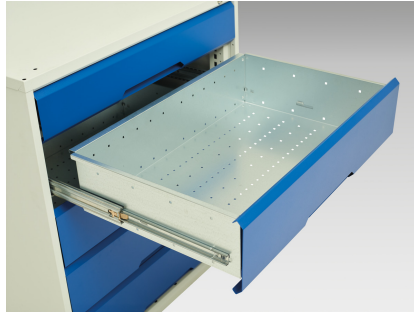

# 16927151. - verso maintenance trolley

## Short Description

verso maintenance trolley with 5 drawers, door and mpx top  
WxDxH: 1300x600x980mm

## Additional Information

---

Drawer load capacity	50 kg
Drawer height 1	100mm
Drawer 1 Internal Dimensions	1180mm x 480mm x 75mm
Drawer height 2	100mm
Drawer 2 Internal Dimensions	1180mm x 480mm x 75mm
Drawer height 3	175mm
Drawer 3 Internal Dimensions	1180mm x 480mm x 150mm
Drawer height 4	175mm
Drawer 4 Internal Dimensions	1180mm x 480mm x 150mm
Drawer height 5	175mm
Drawer 5 Internal Dimensions	1180mm x 480mm x 150mm
Door type	Plain
Shelf load capacity	75kg
Width	1300
Depth	600
Height	980
Customs tariff number	94032080
Product material	Sheet steel
Product surface	Powder coated