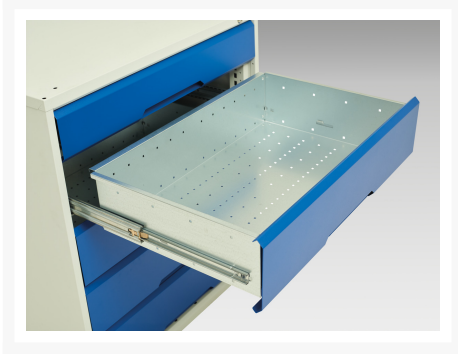

16927150. - verso maintenance trolley

Short Description

verso maintenance trolley with 5 drawers, door and lino top
WxDxH: 1300x600x980mm

Product Images

Additional Information

| | |
|------------------------------|------------------------|
| Drawer load capacity | 50 kg |
| Drawer height 1 | 100mm |
| Drawer 1 Internal Dimensions | 1180mm x 480mm x 75mm |
| Drawer height 2 | 100mm |
| Drawer 2 Internal Dimensions | 1180mm x 480mm x 75mm |
| Drawer height 3 | 175mm |
| Drawer 3 Internal Dimensions | 1180mm x 480mm x 150mm |
| Drawer height 4 | 175mm |
| Drawer 4 Internal Dimensions | 1180mm x 480mm x 150mm |
| Drawer height 5 | 175mm |
| Drawer 5 Internal Dimensions | 1180mm x 480mm x 150mm |
| Door type | Plain |
| Shelf load capacity | 75kg |
| Width | 1300 |
| Depth | 600 |
| Height | 980 |
| Customs tariff number | 94032080 |
| Product material | Sheet steel |
| Product surface | Powder coated |

Product Options

| | |
|---------|------------------------------|
| Colour: | Light grey / Anthracite grey |
| | Light grey / Gentian blue |
| | Light grey / Light grey |
| | Light grey / Crimson red |