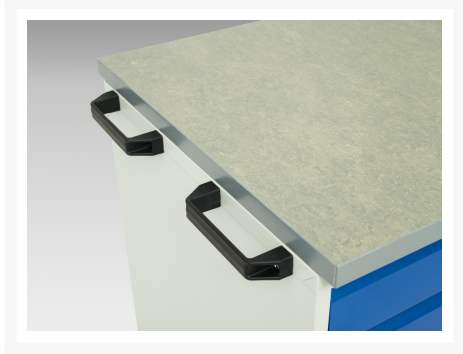

16927150. - verso maintenance trolley

Short Description

verso maintenance trolley with 5 drawers, door and lino top
WxDxH: 1300x600x980mm

Product Images

Additional Information

| | |
|------------------------------|------------------------|
| Drawer load capacity | 50 kg |
| Drawer height 1 | 100mm |
| Drawer 1 Internal Dimensions | 1180mm x 480mm x 75mm |
| Drawer height 2 | 100mm |
| Drawer 2 Internal Dimensions | 1180mm x 480mm x 75mm |
| Drawer height 3 | 175mm |
| Drawer 3 Internal Dimensions | 1180mm x 480mm x 150mm |
| Drawer height 4 | 175mm |
| Drawer 4 Internal Dimensions | 1180mm x 480mm x 150mm |
| Drawer height 5 | 175mm |
| Drawer 5 Internal Dimensions | 1180mm x 480mm x 150mm |
| Door type | Plain |
| Shelf load capacity | 75kg |
| Width | 1300 |
| Depth | 600 |
| Height | 980 |
| Customs tariff number | 94032080 |
| Product material | Sheet steel |
| Product surface | Powder coated |

Product Options

| | |
|---------|------------------------------|
| Colour: | Light grey / Anthracite grey |
| | Light grey / Gentian blue |
| | Light grey / Light grey |
| | Light grey / Crimson red |