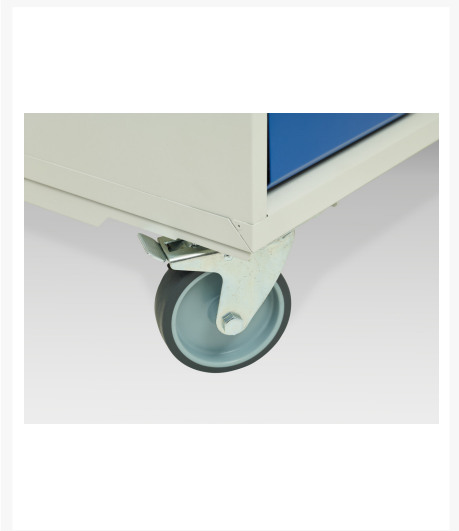

16927142. - verso maintenance trolley

Short Description

verso maintenance trolley with 2 doors, 2 shelves and top tray
WxDxH: 1050x550x965mm

Product Images

Additional Information

Drawer load capacity	50 kg
Door type	Plain
Door height 1	725 mm
Shelf load capacity	75kg
Width	1050
Depth	550
Height	965
Customs tariff number	94032080
Product material	Sheet steel
Product surface	Powder coated

Product Options

Colour:	Light grey / Anthracite grey
	Light grey / Gentian blue
	Light grey / Light grey
	Light grey / Crimson red