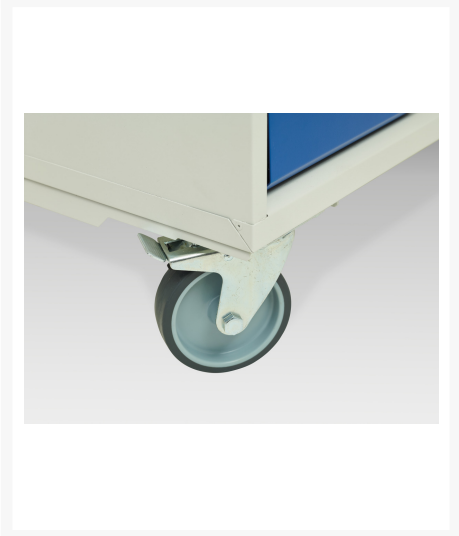

16927140. - verso maintenance trolley

Short Description

verso maintenance trolley with 2 doors, 2 shelves and lino top
WxDxH: 1050x600x980mm

Product Images

Additional Information

Drawer load capacity	50 kg
Door type	Plain
Door height 1	725 mm
Shelf load capacity	75kg
Width	1050
Depth	600
Height	980
Customs tariff number	94032080
Product material	Sheet steel
Product surface	Powder coated

Product Options

Colour:	Light grey / Anthracite grey
	Light grey / Gentian blue
	Light grey / Light grey
	Light grey / Crimson red