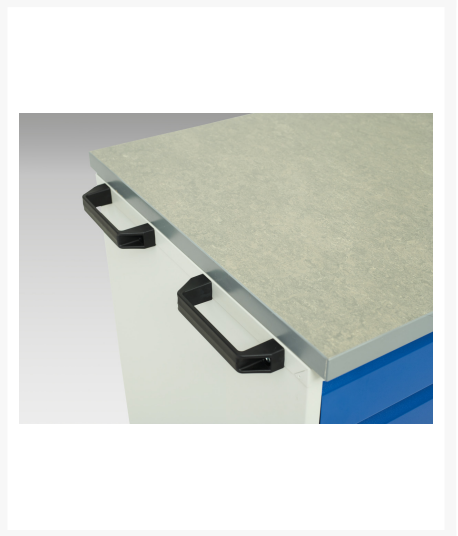

16927140. - verso maintenance trolley

Short Description

verso maintenance trolley with 2 doors, 2 shelves and lino top
WxDxH: 1050x600x980mm

Product Images

Additional Information

Drawer load capacity	50 kg
Door type	Plain
Door height 1	725 mm
Shelf load capacity	75kg
Width	1050
Depth	600
Height	980
Customs tariff number	94032080
Product material	Sheet steel
Product surface	Powder coated

Product Options

Colour:	Light grey / Anthracite grey
	Light grey / Gentian blue
	Light grey / Light grey
	Light grey / Crimson red