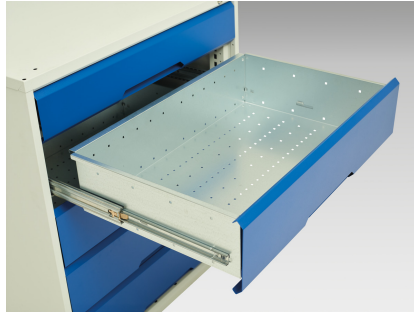

16927127. - verso maintenance trolley

Short Description

verso maintenance trolley with 7 drawers, door and mpx top
WxDxH: 1050x600x980mm

Product Images

Additional Information

Drawer load capacity	50 kg
Drawer height 1	100mm
Drawer 1 Internal Dimensions	930mm x 480mm x 75mm
Drawer height 2	100mm
Drawer 2 Internal Dimensions	930mm x 480mm x 75mm
Drawer height 3	100mm
Drawer 3 Internal Dimensions	930mm x 480mm x 75mm
Drawer height 4	100mm
Drawer 4 Internal Dimensions	930mm x 480mm x 75mm
Drawer height 5	100mm
Drawer 5 Internal Dimensions	930mm x 480mm x 75mm
Drawer height 6	100mm
Drawer 6 Internal Dimensions	930mm x 480mm x 75mm
Drawer height 7	125mm
Drawer 7 Internal Dimensions	930mm x 480mm x 100mm
Door type	Plain
Door height 1	725 mm
Shelf load capacity	75kg
Width	1050
Depth	600
Height	980
Customs tariff number	94032080
Product material	Sheet steel
Product surface	Powder coated

Product Options

Colour:	Light grey / Anthracite grey
---------	------------------------------

	Light grey / Gentian blue
--	---------------------------

	Light grey / Light grey
--	-------------------------

	Light grey / Crimson red
--	--------------------------