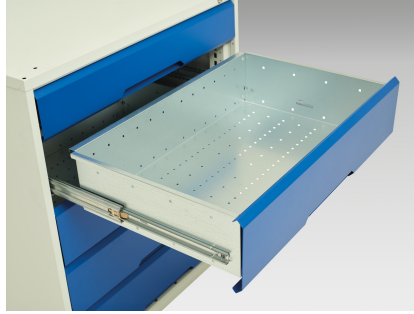

# 16927126. - verso maintenance trolley

## Short Description

verso maintenance trolley with 7 drawers, door and lino top  
WxDxH: 1050x600x980mm

## Additional Information

Drawer load capacity	50 kg
Drawer height 1	100mm
Drawer 1 Internal Dimensions	930mm x 480mm x 75mm
Drawer height 2	100mm
Drawer 2 Internal Dimensions	930mm x 480mm x 75mm
Drawer height 3	100mm
Drawer 3 Internal Dimensions	930mm x 480mm x 75mm
Drawer height 4	100mm
Drawer 4 Internal Dimensions	930mm x 480mm x 75mm
Drawer height 5	100mm
Drawer 5 Internal Dimensions	930mm x 480mm x 75mm
Drawer height 6	100mm
Drawer 6 Internal Dimensions	930mm x 480mm x 75mm
Drawer height 7	125mm
Drawer 7 Internal Dimensions	930mm x 480mm x 100mm
Door type	Plain
Door height 1	725 mm
Shelf load capacity	75kg
Width	1050
Depth	600
Height	980
Customs tariff number	94032080
Product material	Sheet steel
Product surface	Powder coated