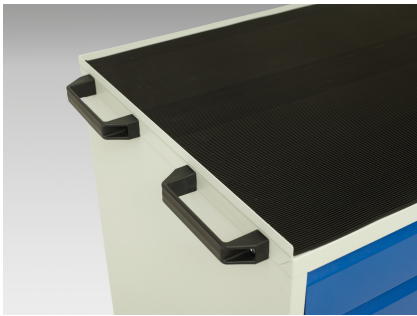

16927125. - verso maintenance trolley

Short Description

verso maintenance trolley with 6 drawers, door and top tray
WxDxH: 1050x550x965mm

Product Images

Additional Information

Drawer load capacity	50 kg
Drawer height 1	100mm
Drawer 1 Internal Dimensions	930mm x 430mm x 75mm
Drawer height 2	100mm
Drawer 2 Internal Dimensions	930mm x 430mm x 75mm
Drawer height 3	100mm
Drawer 3 Internal Dimensions	930mm x 430mm x 75mm
Drawer height 4	125mm
Drawer 4 Internal Dimensions	930mm x 430mm x 100mm
Drawer height 5	125mm
Drawer 5 Internal Dimensions	930mm x 430mm x 100mm
Drawer height 6	175mm
Drawer 6 Internal Dimensions	930mm x 430mm x 150mm
Door type	Plain
Door height 1	725 mm
Shelf load capacity	75kg
Width	1050
Depth	550
Height	965
Customs tariff number	94032080
Product material	Sheet steel
Product surface	Powder coated

Product Options

Colour:	Light grey / Anthracite grey
---------	------------------------------

	Light grey / Gentian blue
--	---------------------------

	Light grey / Light grey
--	-------------------------

	Light grey / Crimson red
--	--------------------------