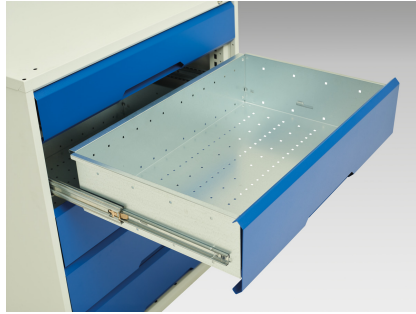

16927125. - verso maintenance trolley

Short Description

verso maintenance trolley with 6 drawers, door and top tray
WxDxH: 1050x550x965mm

Product Images

Additional Information

Drawer load capacity	50 kg
Drawer height 1	100mm
Drawer 1 Internal Dimensions	930mm x 430mm x 75mm
Drawer height 2	100mm
Drawer 2 Internal Dimensions	930mm x 430mm x 75mm
Drawer height 3	100mm
Drawer 3 Internal Dimensions	930mm x 430mm x 75mm
Drawer height 4	125mm
Drawer 4 Internal Dimensions	930mm x 430mm x 100mm
Drawer height 5	125mm
Drawer 5 Internal Dimensions	930mm x 430mm x 100mm
Drawer height 6	175mm
Drawer 6 Internal Dimensions	930mm x 430mm x 150mm
Door type	Plain
Door height 1	725 mm
Shelf load capacity	75kg
Width	1050
Depth	550
Height	965
Customs tariff number	94032080
Product material	Sheet steel
Product surface	Powder coated

Product Options

Colour:	Light grey / Anthracite grey
---------	------------------------------

	Light grey / Gentian blue
--	---------------------------

	Light grey / Light grey
--	-------------------------

	Light grey / Crimson red
--	--------------------------