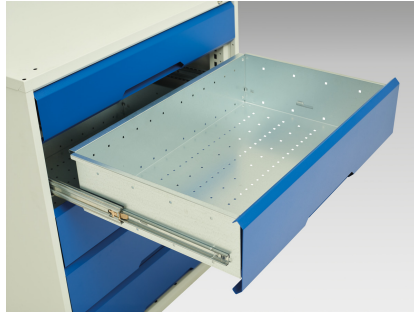

16927125. - verso maintenance trolley

Short Description

verso maintenance trolley with 6 drawers, door and top tray
WxDxH: 1050x550x965mm

Product Images

Additional Information

Drawer load capacity	50 kg
Drawer height 1	100mm
Drawer 1 Internal Dimensions	930mm x 430mm x 75mm
Drawer height 2	100mm
Drawer 2 Internal Dimensions	930mm x 430mm x 75mm
Drawer height 3	100mm
Drawer 3 Internal Dimensions	930mm x 430mm x 75mm
Drawer height 4	125mm
Drawer 4 Internal Dimensions	930mm x 430mm x 100mm
Drawer height 5	125mm
Drawer 5 Internal Dimensions	930mm x 430mm x 100mm
Drawer height 6	175mm
Drawer 6 Internal Dimensions	930mm x 430mm x 150mm
Door type	Plain
Door height 1	725 mm
Shelf load capacity	75kg
Width	1050
Depth	550
Height	965
Customs tariff number	94032080
Product material	Sheet steel
Product surface	Powder coated

Product Options

Colour: Light grey / Anthracite grey

Light grey / Gentian blue

Light grey / Light grey

Light grey / Crimson red