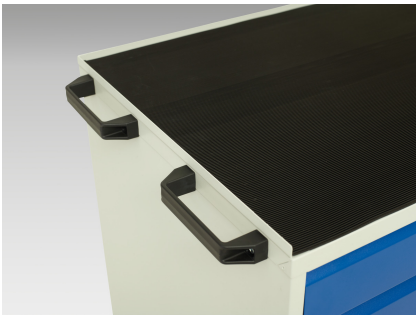

16927125. - verso maintenance trolley

Short Description

verso maintenance trolley with 6 drawers, door and top tray
WxDxH: 1050x550x965mm

Product Images

Additional Information

Drawer load capacity	50 kg
Drawer height 1	100mm
Drawer 1 Internal Dimensions	930mm x 430mm x 75mm
Drawer height 2	100mm
Drawer 2 Internal Dimensions	930mm x 430mm x 75mm
Drawer height 3	100mm
Drawer 3 Internal Dimensions	930mm x 430mm x 75mm
Drawer height 4	125mm
Drawer 4 Internal Dimensions	930mm x 430mm x 100mm
Drawer height 5	125mm
Drawer 5 Internal Dimensions	930mm x 430mm x 100mm
Drawer height 6	175mm
Drawer 6 Internal Dimensions	930mm x 430mm x 150mm
Door type	Plain
Door height 1	725 mm
Shelf load capacity	75kg
Width	1050
Depth	550
Height	965
Customs tariff number	94032080
Product material	Sheet steel
Product surface	Powder coated

Product Options

Colour: Light grey / Anthracite grey

Light grey / Gentian blue

Light grey / Light grey

Light grey / Crimson red