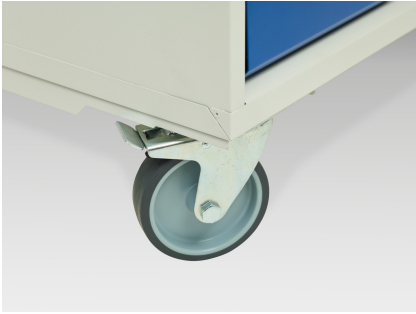

16927125. - verso maintenance trolley

Short Description

verso maintenance trolley with 6 drawers, door and top tray
WxDxH: 1050x550x965mm

Product Images

Additional Information

Drawer load capacity	50 kg
Drawer height 1	100mm
Drawer 1 Internal Dimensions	930mm x 430mm x 75mm
Drawer height 2	100mm
Drawer 2 Internal Dimensions	930mm x 430mm x 75mm
Drawer height 3	100mm
Drawer 3 Internal Dimensions	930mm x 430mm x 75mm
Drawer height 4	125mm
Drawer 4 Internal Dimensions	930mm x 430mm x 100mm
Drawer height 5	125mm
Drawer 5 Internal Dimensions	930mm x 430mm x 100mm
Drawer height 6	175mm
Drawer 6 Internal Dimensions	930mm x 430mm x 150mm
Door type	Plain
Door height 1	725 mm
Shelf load capacity	75kg
Width	1050
Depth	550
Height	965
Customs tariff number	94032080
Product material	Sheet steel
Product surface	Powder coated

Product Options

Colour: Light grey / Anthracite grey

Light grey / Gentian blue

Light grey / Light grey

Light grey / Crimson red