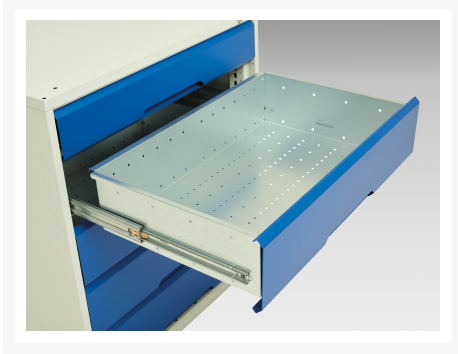

# 16927123. - verso maintenance trolley

## Short Description

verso maintenance trolley with 6 drawers, door and lino top  
WxDxH: 1050x600x980mm

## Additional Information

---

Drawer load capacity	50 kg
Drawer height 1	100mm
Drawer 1 Internal Dimensions	930mm x 480mm x 75mm
Drawer height 2	100mm
Drawer 2 Internal Dimensions	930mm x 480mm x 75mm
Drawer height 3	100mm
Drawer 3 Internal Dimensions	930mm x 480mm x 75mm
Drawer height 4	125mm
Drawer 4 Internal Dimensions	930mm x 480mm x 100mm
Drawer height 5	125mm
Drawer 5 Internal Dimensions	930mm x 480mm x 100mm
Drawer height 6	175mm
Drawer 6 Internal Dimensions	930mm x 480mm x 150mm
Door type	Plain
Door height 1	725 mm
Shelf load capacity	75kg
Width	1050
Depth	600
Height	980
Customs tariff number	94032080
Product material	Sheet steel
Product surface	Powder coated