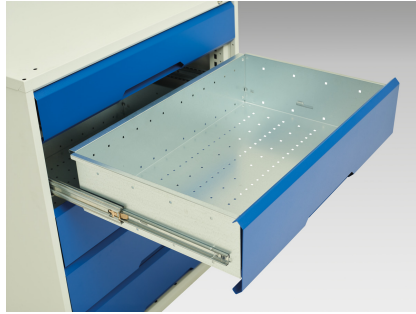

# 16927122. - verso maintenance trolley

## Short Description

verso maintenance trolley with 5 drawers, door and top tray  
WxDxH: 1050x550x965mm

## Additional Information

---

Drawer load capacity	50 kg
Drawer height 1	100mm
Drawer 1 Internal Dimensions	930mm x 430mm x 75mm
Drawer height 2	100mm
Drawer 2 Internal Dimensions	930mm x 430mm x 75mm
Drawer height 3	175mm
Drawer 3 Internal Dimensions	930mm x 430mm x 150mm
Drawer height 4	175mm
Drawer 4 Internal Dimensions	930mm x 430mm x 150mm
Drawer height 5	175mm
Drawer 5 Internal Dimensions	930mm x 430mm x 150mm
Door type	Plain
Door height 1	725 mm
Shelf load capacity	75kg
Width	1050
Depth	550
Height	965
Customs tariff number	94032080
Product material	Sheet steel
Product surface	Powder coated