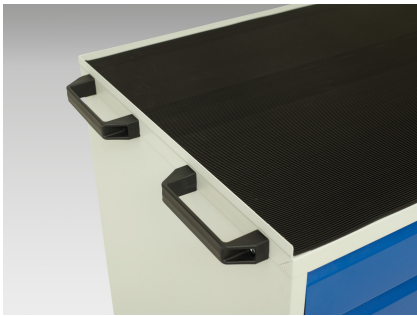

# 16927122. - verso maintenance trolley

## Short Description

verso maintenance trolley with 5 drawers, door and top tray  
WxDxH: 1050x550x965mm

## Additional Information

---

Drawer load capacity	50 kg
Drawer height 1	100mm
Drawer 1 Internal Dimensions	930mm x 430mm x 75mm
Drawer height 2	100mm
Drawer 2 Internal Dimensions	930mm x 430mm x 75mm
Drawer height 3	175mm
Drawer 3 Internal Dimensions	930mm x 430mm x 150mm
Drawer height 4	175mm
Drawer 4 Internal Dimensions	930mm x 430mm x 150mm
Drawer height 5	175mm
Drawer 5 Internal Dimensions	930mm x 430mm x 150mm
Door type	Plain
Door height 1	725 mm
Shelf load capacity	75kg
Width	1050
Depth	550
Height	965
Customs tariff number	94032080
Product material	Sheet steel
Product surface	Powder coated

## Product Options

---

Colour: Light grey / Anthracite grey

Light grey / Gentian blue

Light grey / Light grey

Light grey / Crimson red