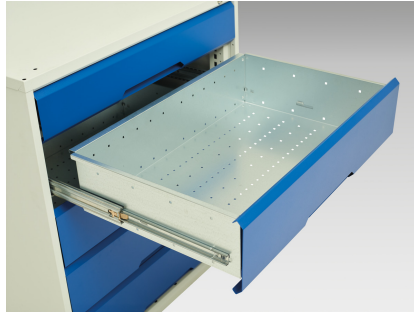

16927121. - verso maintenance trolley

Short Description

verso maintenance trolley with 5 drawers, door and mpx top
WxDxH: 1050x600x980mm

Product Images

Additional Information

Drawer load capacity	50 kg
Drawer height 1	100mm
Drawer 1 Internal Dimensions	930mm x 480mm x 75mm
Drawer height 2	100mm
Drawer 2 Internal Dimensions	930mm x 480mm x 75mm
Drawer height 3	175mm
Drawer 3 Internal Dimensions	930mm x 480mm x 150mm
Drawer height 4	175mm
Drawer 4 Internal Dimensions	930mm x 480mm x 150mm
Drawer height 5	175mm
Drawer 5 Internal Dimensions	930mm x 480mm x 150mm
Door type	Plain
Door height 1	725 mm
Shelf load capacity	75kg
Width	1050
Depth	600
Height	980
Product material	Sheet steel
Product surface	Powder coated

Product Options

Colour:	Light grey / Anthracite grey
	Light grey / Gentian blue
	Light grey / Light grey
	Light grey / Crimson red