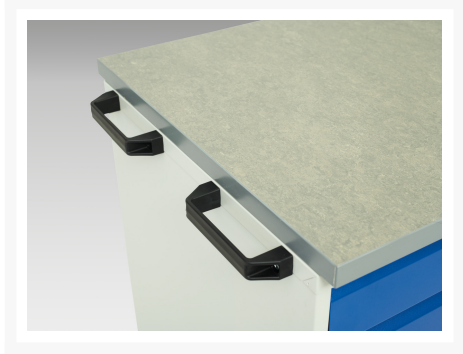

16927100. - verso maintenance trolley

Short Description

verso maintenance trolley with 10 drawers and lino top
WxDxH: 1050x600x980mm

Product Images

Additional Information

Drawer load capacity	50 kg
Drawer height 1	100mm
Drawer 1 Internal Dimensions	930mm x 480mm x 75mm
Drawer height 2	100mm
Drawer 2 Internal Dimensions	930mm x 480mm x 75mm
Drawer height 3	175mm
Drawer 3 Internal Dimensions	930mm x 480mm x 150mm
Drawer height 4	175mm
Drawer 4 Internal Dimensions	930mm x 480mm x 150mm
Drawer height 5	175mm
Drawer 5 Internal Dimensions	930mm x 480mm x 150mm
Drawer height 6	100mm
Drawer 6 Internal Dimensions	930mm x 480mm x 75mm
Drawer height 7	100mm
Drawer 7 Internal Dimensions	930mm x 480mm x 75mm
Drawer height 8	175mm
Drawer 8 Internal Dimensions	930mm x 480mm x 150mm
Drawer height 9	175mm
Drawer 9 Internal Dimensions	930mm x 480mm x 150mm
Drawer height 10	175mm
Drawer 10 Internal Dimensions	930mm x 480mm x 150mm
Door type	Plain
Width	1050
Depth	600
Height	980
Customs tariff number	94032080

Product material	Sheet steel
Product surface	Powder coated

Product Options

Colour:	Light grey / Anthracite grey
	Light grey / Gentian blue
	Light grey / Light grey
	Light grey / Crimson red