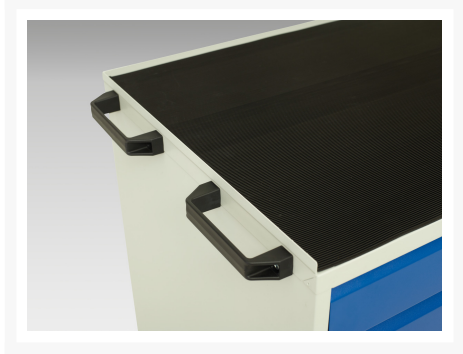

16927064. - verso mobile cabinet

Short Description

verso mobile cabinet with 2 doors, shelf and top tray
WxDxH: 1050x550x965mm

Product Images

Additional Information

Door height 1	500 mm
Shelf load capacity	75kg
Width	1050
Depth	550
Height	965
Customs tariff number	94032080
Product material	Sheet steel
Product surface	Powder coated

Product Options

Colour:	Light grey / Anthracite grey
	Light grey / Gentian blue
	Light grey / Light grey
	Light grey / Crimson red