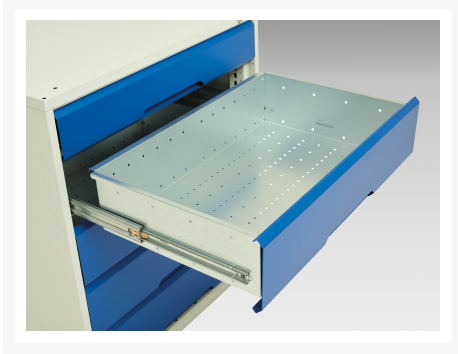

16927064. - verso mobile cabinet

Short Description

verso mobile cabinet with 2 doors, shelf and top tray
WxDxH: 1050x550x965mm

Product Images

Additional Information

Door height 1	500 mm
Shelf load capacity	75kg
Width	1050
Depth	550
Height	965
Customs tariff number	94032080
Product material	Sheet steel
Product surface	Powder coated

Product Options

Colour:	Light grey / Anthracite grey
	Light grey / Gentian blue
	Light grey / Light grey
	Light grey / Crimson red