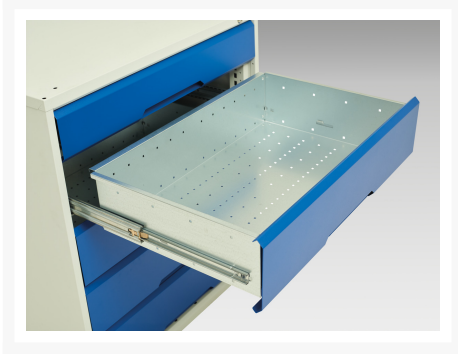

16927062. - verso mobile cabinet

Short Description

verso mobile cabinet with 2 doors, shelf and lino top
WxDxH: 1050x600x980mm

Product Images

Additional Information

Door height 1	725 mm
Shelf load capacity	75kg
Width	1050
Depth	600
Height	980
Customs tariff number	94032080
Product material	Sheet steel
Product surface	Powder coated

Product Options

Colour:	Light grey / Anthracite grey
	Light grey / Gentian blue
	Light grey / Light grey
	Light grey / Crimson red