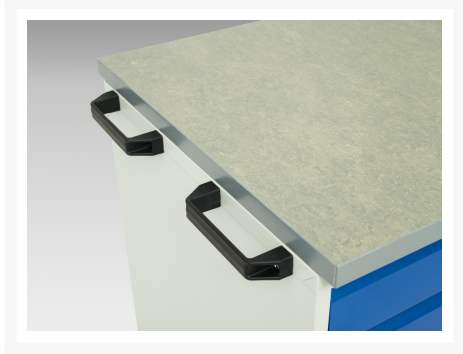

16927062. - verso mobile cabinet

Short Description

verso mobile cabinet with 2 doors, shelf and lino top
WxDxH: 1050x600x980mm

Product Images

Additional Information

Door height 1	725 mm
Shelf load capacity	75kg
Width	1050
Depth	600
Height	980
Customs tariff number	94032080
Product material	Sheet steel
Product surface	Powder coated

Product Options

Colour:	Light grey / Anthracite grey
	Light grey / Gentian blue
	Light grey / Light grey
	Light grey / Crimson red