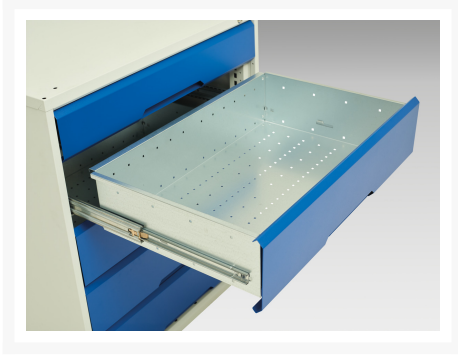

16927061. - verso mobile cabinet

Short Description

verso mobile cabinet with 2 drawers, door and top tray
WxDxH: 1050x550x965mm

Product Images

Additional Information

Drawer load capacity	50 kg
Drawer height 1	100mm
Drawer 1 Internal Dimensions	930mm x 430mm x 75mm
Drawer height 2	100mm
Drawer 2 Internal Dimensions	930mm x 430mm x 75mm
Door height 1	500 mm
Shelf load capacity	75kg
Width	1050
Depth	550
Height	965
Customs tariff number	94032080
Product material	Sheet steel
Product surface	Powder coated

Product Options

Colour:	Light grey / Anthracite grey
	Light grey / Gentian blue
	Light grey / Light grey
	Light grey / Crimson red