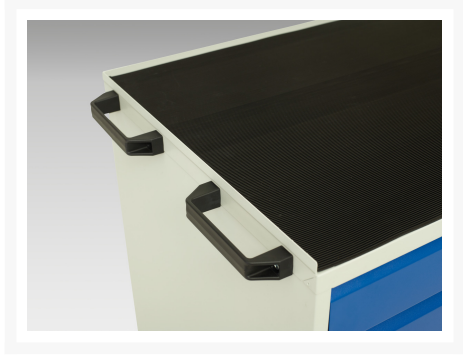

16927061. - verso mobile cabinet

Short Description

verso mobile cabinet with 2 drawers, door and top tray
WxDxH: 1050x550x965mm

Product Images

Additional Information

Drawer load capacity	50 kg
Drawer height 1	100mm
Drawer 1 Internal Dimensions	930mm x 430mm x 75mm
Drawer height 2	100mm
Drawer 2 Internal Dimensions	930mm x 430mm x 75mm
Door height 1	500 mm
Shelf load capacity	75kg
Width	1050
Depth	550
Height	965
Customs tariff number	94032080
Product material	Sheet steel
Product surface	Powder coated

Product Options

Colour:	Light grey / Anthracite grey
	Light grey / Gentian blue
	Light grey / Light grey
	Light grey / Crimson red