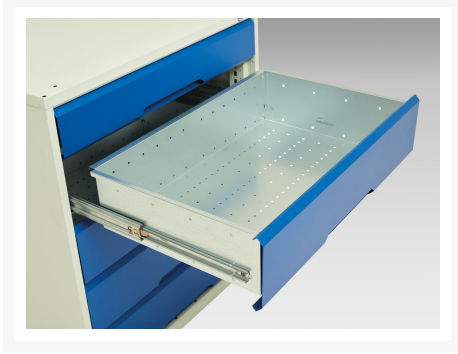

16927060. - verso mobile cabinet

Short Description

verso mobile cabinet with 2 drawers, door and mpx top
WxDxH: 1050x600x980mm

Product Images

Additional Information

Drawer load capacity	50 kg
Drawer height 1	100mm
Drawer 1 Internal Dimensions	930mm x 480mm x 75mm
Drawer height 2	100mm
Drawer 2 Internal Dimensions	930mm x 480mm x 75mm
Door height 1	500 mm
Shelf load capacity	75kg
Width	1050
Depth	600
Height	980
Customs tariff number	94032080
Product material	Sheet steel
Product surface	Powder coated

Product Options

Colour:	Light grey / Anthracite grey
	Light grey / Gentian blue
	Light grey / Light grey
	Light grey / Crimson red