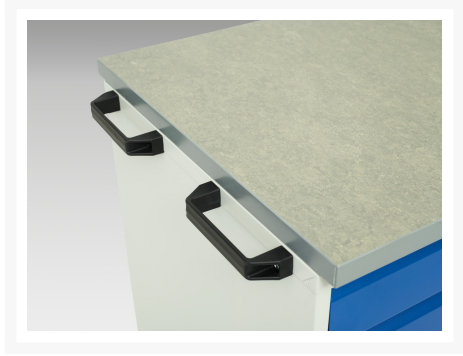

16927059. - verso mobile cabinet

Short Description

verso mobile cabinet with 2 drawers, door and lino top
WxDxH: 1050x600x980mm

Product Images

Additional Information

Drawer load capacity	50 kg
Drawer height 1	100mm
Drawer 1 Internal Dimensions	930mm x 480mm x 75mm
Drawer height 2	100mm
Drawer 2 Internal Dimensions	930mm x 480mm x 75mm
Door height 1	500 mm
Shelf load capacity	75kg
Width	1050
Depth	600
Height	980
Customs tariff number	94032080
Product material	Sheet steel
Product surface	Powder coated

Product Options

Colour:	Light grey / Anthracite grey
	Light grey / Gentian blue
	Light grey / Light grey
	Light grey / Crimson red