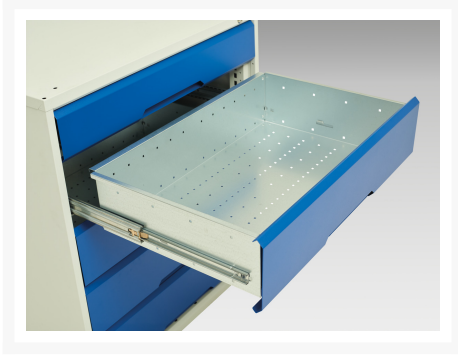

16927059. - verso mobile cabinet

Short Description

verso mobile cabinet with 2 drawers, door and lino top
WxDxH: 1050x600x980mm

Product Images

Additional Information

Drawer load capacity	50 kg
Drawer height 1	100mm
Drawer 1 Internal Dimensions	930mm x 480mm x 75mm
Drawer height 2	100mm
Drawer 2 Internal Dimensions	930mm x 480mm x 75mm
Door height 1	500 mm
Shelf load capacity	75kg
Width	1050
Depth	600
Height	980
Customs tariff number	94032080
Product material	Sheet steel
Product surface	Powder coated

Product Options

Colour:	Light grey / Anthracite grey
	Light grey / Gentian blue
	Light grey / Light grey
	Light grey / Crimson red