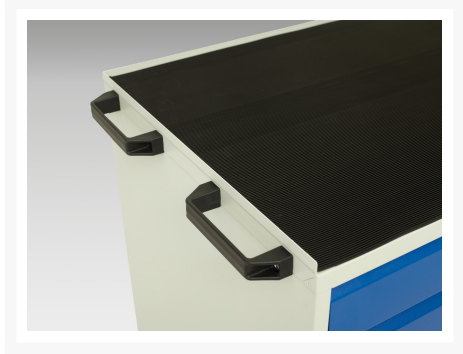

16927058. - verso mobile cabinet

Short Description

verso mobile cabinet with 7 drawers and top tray
WxDxH: 1050x550x965mm

Product Images

Additional Information

Drawer load capacity	50 kg
Drawer height 1	100mm
Drawer 1 Internal Dimensions	930mm x 430mm x 75mm
Drawer height 2	100mm
Drawer 2 Internal Dimensions	930mm x 430mm x 75mm
Drawer height 3	100mm
Drawer 3 Internal Dimensions	930mm x 430mm x 75mm
Drawer height 4	100mm
Drawer 4 Internal Dimensions	930mm x 430mm x 75mm
Drawer height 5	100mm
Drawer 5 Internal Dimensions	930mm x 430mm x 75mm
Drawer height 6	100mm
Drawer 6 Internal Dimensions	930mm x 430mm x 75mm
Drawer height 7	125mm
Drawer 7 Internal Dimensions	930mm x 430mm x 100mm
Width	1050
Depth	550
Height	965
Customs tariff number	94032080
Product material	Sheet steel
Product surface	Powder coated

Product Options

Colour:	Light grey / Anthracite grey
---------	------------------------------

	Light grey / Gentian blue
--	---------------------------

	Light grey / Light grey
--	-------------------------

	Light grey / Crimson red
--	--------------------------