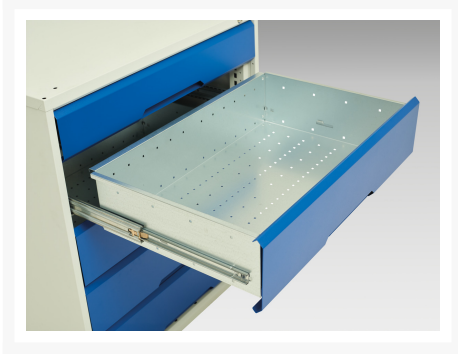

16927058. - verso mobile cabinet

Short Description

verso mobile cabinet with 7 drawers and top tray
WxDxH: 1050x550x965mm

Product Images

Additional Information

Drawer load capacity	50 kg
Drawer height 1	100mm
Drawer 1 Internal Dimensions	930mm x 430mm x 75mm
Drawer height 2	100mm
Drawer 2 Internal Dimensions	930mm x 430mm x 75mm
Drawer height 3	100mm
Drawer 3 Internal Dimensions	930mm x 430mm x 75mm
Drawer height 4	100mm
Drawer 4 Internal Dimensions	930mm x 430mm x 75mm
Drawer height 5	100mm
Drawer 5 Internal Dimensions	930mm x 430mm x 75mm
Drawer height 6	100mm
Drawer 6 Internal Dimensions	930mm x 430mm x 75mm
Drawer height 7	125mm
Drawer 7 Internal Dimensions	930mm x 430mm x 100mm
Width	1050
Depth	550
Height	965
Customs tariff number	94032080
Product material	Sheet steel
Product surface	Powder coated

Product Options

Colour:	Light grey / Anthracite grey
---------	------------------------------

	Light grey / Gentian blue
--	---------------------------

	Light grey / Light grey
--	-------------------------

	Light grey / Crimson red
--	--------------------------