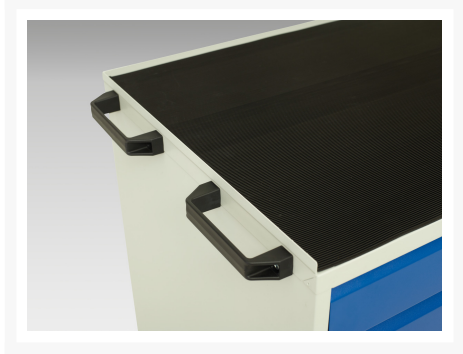

16927058. - verso mobile cabinet

Short Description

verso mobile cabinet with 7 drawers and top tray
WxDxH: 1050x550x965mm

Product Images

Additional Information

Drawer load capacity	50 kg
Drawer height 1	100mm
Drawer 1 Internal Dimensions	930mm x 430mm x 75mm
Drawer height 2	100mm
Drawer 2 Internal Dimensions	930mm x 430mm x 75mm
Drawer height 3	100mm
Drawer 3 Internal Dimensions	930mm x 430mm x 75mm
Drawer height 4	100mm
Drawer 4 Internal Dimensions	930mm x 430mm x 75mm
Drawer height 5	100mm
Drawer 5 Internal Dimensions	930mm x 430mm x 75mm
Drawer height 6	100mm
Drawer 6 Internal Dimensions	930mm x 430mm x 75mm
Drawer height 7	125mm
Drawer 7 Internal Dimensions	930mm x 430mm x 100mm
Width	1050
Depth	550
Height	965
Customs tariff number	94032080
Product material	Sheet steel
Product surface	Powder coated

Product Options

Colour: Light grey / Anthracite grey

Light grey / Gentian blue

Light grey / Light grey

Light grey / Crimson red