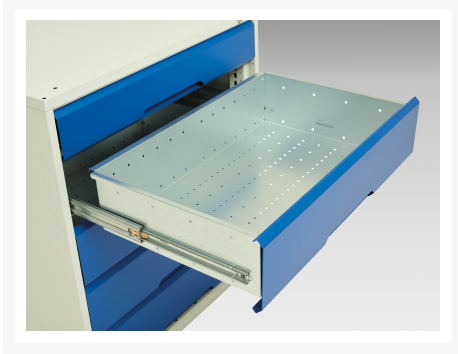

16927058. - verso mobile cabinet

Short Description

verso mobile cabinet with 7 drawers and top tray
WxDxH: 1050x550x965mm

Product Images

Additional Information

Drawer load capacity	50 kg
Drawer height 1	100mm
Drawer 1 Internal Dimensions	930mm x 430mm x 75mm
Drawer height 2	100mm
Drawer 2 Internal Dimensions	930mm x 430mm x 75mm
Drawer height 3	100mm
Drawer 3 Internal Dimensions	930mm x 430mm x 75mm
Drawer height 4	100mm
Drawer 4 Internal Dimensions	930mm x 430mm x 75mm
Drawer height 5	100mm
Drawer 5 Internal Dimensions	930mm x 430mm x 75mm
Drawer height 6	100mm
Drawer 6 Internal Dimensions	930mm x 430mm x 75mm
Drawer height 7	125mm
Drawer 7 Internal Dimensions	930mm x 430mm x 100mm
Width	1050
Depth	550
Height	965
Customs tariff number	94032080
Product material	Sheet steel
Product surface	Powder coated

Product Options

Colour: Light grey / Anthracite grey

Light grey / Gentian blue

Light grey / Light grey

Light grey / Crimson red