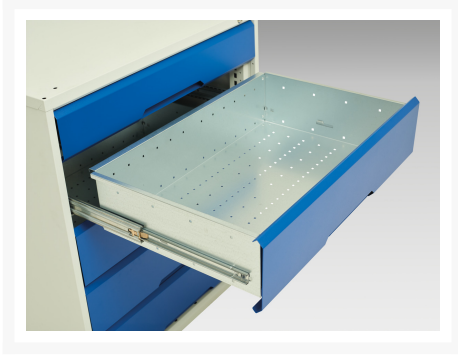

16927057. - verso mobile cabinet

Short Description

verso mobile cabinet with 7 drawers and mpx top
WxDxH: 1050x600x980mm

Product Images

Additional Information

Drawer load capacity	50 kg
Drawer height 1	100mm
Drawer 1 Internal Dimensions	930mm x 480mm x 75mm
Drawer height 2	100mm
Drawer 2 Internal Dimensions	930mm x 480mm x 75mm
Drawer height 3	100mm
Drawer 3 Internal Dimensions	930mm x 480mm x 75mm
Drawer height 4	100mm
Drawer 4 Internal Dimensions	930mm x 480mm x 75mm
Drawer height 5	100mm
Drawer 5 Internal Dimensions	930mm x 480mm x 75mm
Drawer height 6	100mm
Drawer 6 Internal Dimensions	930mm x 480mm x 75mm
Drawer height 7	125mm
Drawer 7 Internal Dimensions	930mm x 480mm x 100mm
Width	1050
Depth	600
Height	980
Customs tariff number	94032080
Product material	Sheet steel
Product surface	Powder coated

Product Options

Colour:	Light grey / Anthracite grey
---------	------------------------------

	Light grey / Gentian blue
--	---------------------------

	Light grey / Light grey
--	-------------------------