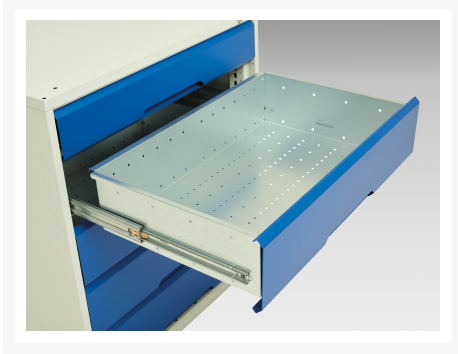

16927056. - verso mobile cabinet

Short Description

verso mobile cabinet with 7 drawers and lino top
WxDxH: 1050x600x980mm

Product Images

Additional Information

Drawer load capacity	50 kg
Drawer height 1	100mm
Drawer 1 Internal Dimensions	930mm x 480mm x 75mm
Drawer height 2	100mm
Drawer 2 Internal Dimensions	930mm x 480mm x 75mm
Drawer height 3	100mm
Drawer 3 Internal Dimensions	930mm x 480mm x 75mm
Drawer height 4	100mm
Drawer 4 Internal Dimensions	930mm x 480mm x 75mm
Drawer height 5	100mm
Drawer 5 Internal Dimensions	930mm x 480mm x 75mm
Drawer height 6	100mm
Drawer 6 Internal Dimensions	930mm x 480mm x 75mm
Drawer height 7	125mm
Drawer 7 Internal Dimensions	930mm x 480mm x 100mm
Width	1050
Depth	600
Height	980
Customs tariff number	94032080
Product material	Sheet steel
Product surface	Powder coated

Product Options

Colour:	Light grey / Anthracite grey
---------	------------------------------

	Light grey / Gentian blue
--	---------------------------

	Light grey / Light grey
--	-------------------------

	Light grey / Crimson red
--	--------------------------