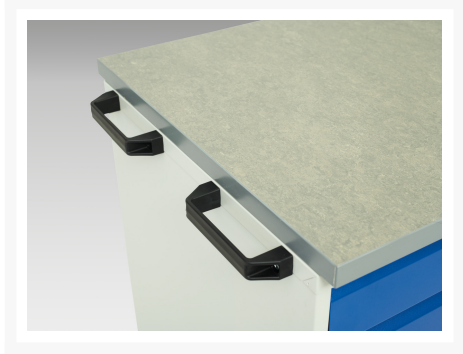

16927056. - verso mobile cabinet

Short Description

verso mobile cabinet with 7 drawers and lino top
WxDxH: 1050x600x980mm

Product Images

Additional Information

Drawer load capacity	50 kg
Drawer height 1	100mm
Drawer 1 Internal Dimensions	930mm x 480mm x 75mm
Drawer height 2	100mm
Drawer 2 Internal Dimensions	930mm x 480mm x 75mm
Drawer height 3	100mm
Drawer 3 Internal Dimensions	930mm x 480mm x 75mm
Drawer height 4	100mm
Drawer 4 Internal Dimensions	930mm x 480mm x 75mm
Drawer height 5	100mm
Drawer 5 Internal Dimensions	930mm x 480mm x 75mm
Drawer height 6	100mm
Drawer 6 Internal Dimensions	930mm x 480mm x 75mm
Drawer height 7	125mm
Drawer 7 Internal Dimensions	930mm x 480mm x 100mm
Width	1050
Depth	600
Height	980
Customs tariff number	94032080
Product material	Sheet steel
Product surface	Powder coated

Product Options

Colour:	Light grey / Anthracite grey
---------	------------------------------

	Light grey / Gentian blue
--	---------------------------

	Light grey / Light grey
--	-------------------------

	Light grey / Crimson red
--	--------------------------