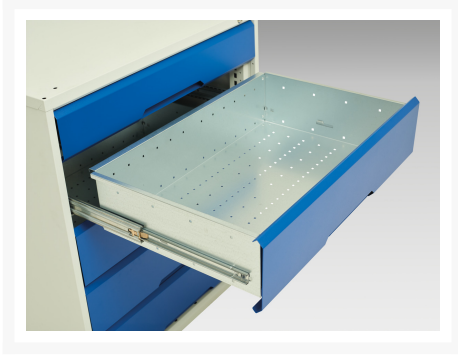

# 16927055. - verso mobile cabinet

## Short Description

verso mobile cabinet with 6 drawers and top tray  
WxDxH: 1050x550x965mm

## Additional Information

---

Drawer load capacity	50 kg
Drawer height 1	100mm
Drawer 1 Internal Dimensions	930mm x 430mm x 75mm
Drawer height 2	100mm
Drawer 2 Internal Dimensions	930mm x 430mm x 75mm
Drawer height 3	100mm
Drawer 3 Internal Dimensions	930mm x 430mm x 75mm
Drawer height 4	125mm
Drawer 4 Internal Dimensions	930mm x 430mm x 100mm
Drawer height 5	125mm
Drawer 5 Internal Dimensions	930mm x 430mm x 100mm
Drawer height 6	175mm
Drawer 6 Internal Dimensions	930mm x 430mm x 150mm
Width	1050
Depth	550
Height	965
Customs tariff number	94032080
Product material	Sheet steel
Product surface	Powder coated