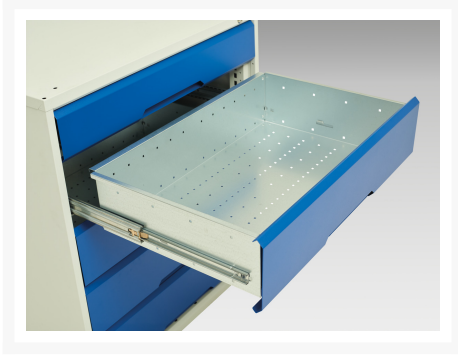

# 16927050. - verso mobile cabinet

## Short Description

verso mobile cabinet with 5 drawers and lino top  
WxDxH: 1050x600x980mm

## Additional Information

---

Drawer load capacity	50 kg
Drawer height 1	100mm
Drawer 1 Internal Dimensions	930mm x 480mm x 75mm
Drawer height 2	100mm
Drawer 2 Internal Dimensions	930mm x 480mm x 75mm
Drawer height 3	175mm
Drawer 3 Internal Dimensions	930mm x 480mm x 150mm
Drawer height 4	175mm
Drawer 4 Internal Dimensions	930mm x 480mm x 150mm
Drawer height 5	175mm
Drawer 5 Internal Dimensions	930mm x 480mm x 150mm
Width	1050
Depth	600
Height	980
Customs tariff number	94032080
Product material	Sheet steel
Product surface	Powder coated