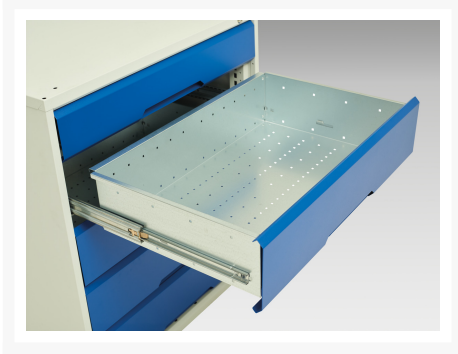

16927006. - verso mobile cabinet

Short Description

verso mobile cabinet with 7 drawers and lino top
WxDxH: 800x600x980mm

Product Images

Additional Information

Drawer load capacity	50 kg
Drawer height 1	100mm
Drawer 1 Internal Dimensions	680mm x 480mm x 75mm
Drawer height 2	100mm
Drawer 2 Internal Dimensions	680mm x 480mm x 75mm
Drawer height 3	100mm
Drawer 3 Internal Dimensions	680mm x 480mm x 75mm
Drawer height 4	100mm
Drawer 4 Internal Dimensions	680mm x 480mm x 75mm
Drawer height 5	100mm
Drawer 5 Internal Dimensions	680mm x 480mm x 75mm
Drawer height 6	100mm
Drawer 6 Internal Dimensions	680mm x 480mm x 75mm
Drawer height 7	125mm
Drawer 7 Internal Dimensions	680mm x 480mm x 100mm
Width	800
Depth	600
Height	980
Customs tariff number	94032080
Product material	Sheet steel
Product surface	Powder coated

Product Options

Colour:	Light grey / Anthracite grey
---------	------------------------------

	Light grey / Gentian blue
--	---------------------------

	Light grey / Light grey
--	-------------------------

	Light grey / Crimson red
--	--------------------------