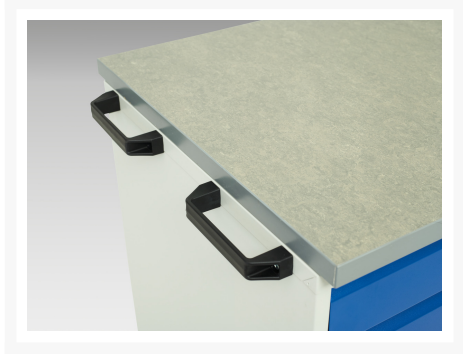

16927006. - verso mobile cabinet

Short Description

verso mobile cabinet with 7 drawers and lino top
WxDxH: 800x600x980mm

Product Images

Additional Information

Drawer load capacity	50 kg
Drawer height 1	100mm
Drawer 1 Internal Dimensions	680mm x 480mm x 75mm
Drawer height 2	100mm
Drawer 2 Internal Dimensions	680mm x 480mm x 75mm
Drawer height 3	100mm
Drawer 3 Internal Dimensions	680mm x 480mm x 75mm
Drawer height 4	100mm
Drawer 4 Internal Dimensions	680mm x 480mm x 75mm
Drawer height 5	100mm
Drawer 5 Internal Dimensions	680mm x 480mm x 75mm
Drawer height 6	100mm
Drawer 6 Internal Dimensions	680mm x 480mm x 75mm
Drawer height 7	125mm
Drawer 7 Internal Dimensions	680mm x 480mm x 100mm
Width	800
Depth	600
Height	980
Customs tariff number	94032080
Product material	Sheet steel
Product surface	Powder coated

Product Options

Colour:	Light grey / Anthracite grey
---------	------------------------------

	Light grey / Gentian blue
--	---------------------------

	Light grey / Light grey
--	-------------------------

	Light grey / Crimson red
--	--------------------------