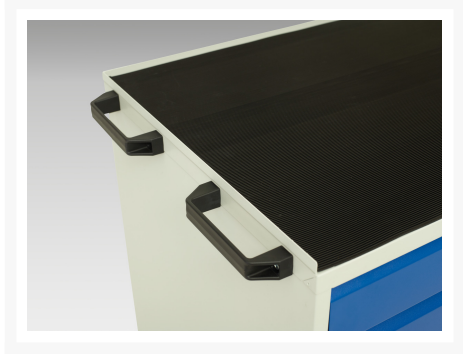

16927005. - verso mobile cabinet

Short Description

verso mobile cabinet with 6 drawers and top tray
WxDxH: 800x550x965mm

Product Images

Additional Information

Drawer load capacity	50 kg
Drawer height 1	100mm
Drawer 1 Internal Dimensions	680mm x 430mm x 75mm
Drawer height 2	100mm
Drawer 2 Internal Dimensions	680mm x 430mm x 75mm
Drawer height 3	100mm
Drawer 3 Internal Dimensions	680mm x 430mm x 75mm
Drawer height 4	125mm
Drawer 4 Internal Dimensions	680mm x 430mm x 100mm
Drawer height 5	125mm
Drawer 5 Internal Dimensions	680mm x 430mm x 100mm
Drawer height 6	175mm
Drawer 6 Internal Dimensions	680mm x 430mm x 150mm
Width	800
Depth	550
Height	965
Customs tariff number	94032080
Product material	Sheet steel
Product surface	Powder coated

Product Options

Colour:	Light grey / Anthracite grey
	Light grey / Gentian blue
	Light grey / Light grey
	Light grey / Crimson red