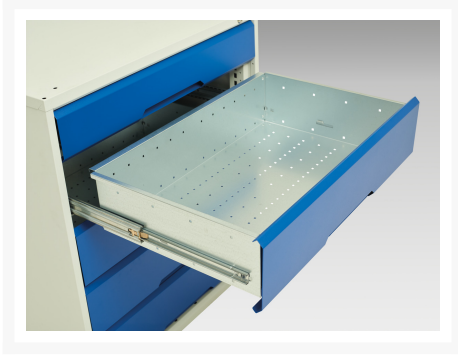

16927004. - verso mobile cabinet

Short Description

verso mobile cabinet with 6 drawers and mpx top
WxDxH: 800x600x980mm

Product Images

Additional Information

Drawer load capacity	50 kg
Drawer height 1	100mm
Drawer 1 Internal Dimensions	680mm x 480mm x 75mm
Drawer height 2	100mm
Drawer 2 Internal Dimensions	680mm x 480mm x 75mm
Drawer height 3	100mm
Drawer 3 Internal Dimensions	680mm x 480mm x 75mm
Drawer height 4	125mm
Drawer 4 Internal Dimensions	680mm x 480mm x 100mm
Drawer height 5	125mm
Drawer 5 Internal Dimensions	680mm x 480mm x 100mm
Drawer height 6	175mm
Drawer 6 Internal Dimensions	680mm x 480mm x 150mm
Width	800
Depth	600
Height	980
Customs tariff number	94032080
Product material	Sheet steel
Product surface	Powder coated

Product Options

Colour:	Light grey / Anthracite grey
	Light grey / Gentian blue
	Light grey / Light grey
	Light grey / Crimson red