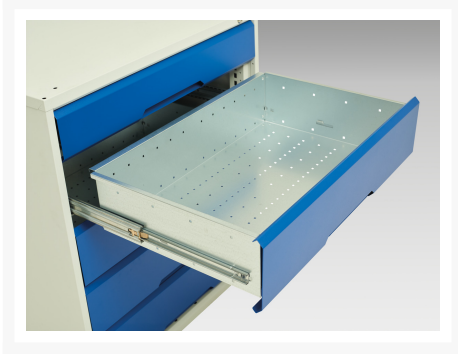

16927002. - verso mobile cabinet

Short Description

verso mobile cabinet with 5 drawers and top tray
WxDxH: 800x550x965mm

Product Images

Additional Information

Drawer load capacity	50 kg
Drawer height 1	100mm
Drawer 1 Internal Dimensions	680mm x 430mm x 75mm
Drawer height 2	100mm
Drawer 2 Internal Dimensions	680mm x 430mm x 75mm
Drawer height 3	175mm
Drawer 3 Internal Dimensions	680mm x 430mm x 150mm
Drawer height 4	175mm
Drawer 4 Internal Dimensions	680mm x 430mm x 150mm
Drawer height 5	175mm
Drawer 5 Internal Dimensions	680mm x 430mm x 150mm
Width	800
Depth	550
Height	965
Customs tariff number	94032080
Product material	Sheet steel
Product surface	Powder coated

Product Options

Colour:	Light grey / Anthracite grey
	Light grey / Gentian blue
	Light grey / Light grey
	Light grey / Crimson red