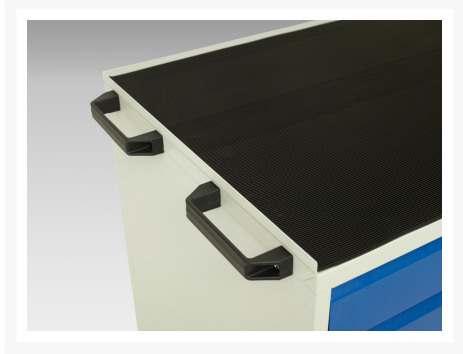

16927002. - verso mobile cabinet

Short Description

verso mobile cabinet with 5 drawers and top tray
WxDxH: 800x550x965mm

Product Images

Additional Information

Drawer load capacity	50 kg
Drawer height 1	100mm
Drawer 1 Internal Dimensions	680mm x 430mm x 75mm
Drawer height 2	100mm
Drawer 2 Internal Dimensions	680mm x 430mm x 75mm
Drawer height 3	175mm
Drawer 3 Internal Dimensions	680mm x 430mm x 150mm
Drawer height 4	175mm
Drawer 4 Internal Dimensions	680mm x 430mm x 150mm
Drawer height 5	175mm
Drawer 5 Internal Dimensions	680mm x 430mm x 150mm
Width	800
Depth	550
Height	965
Customs tariff number	94032080
Product material	Sheet steel
Product surface	Powder coated

Product Options

Colour:	Light grey / Anthracite grey
	Light grey / Gentian blue
	Light grey / Light grey
	Light grey / Crimson red