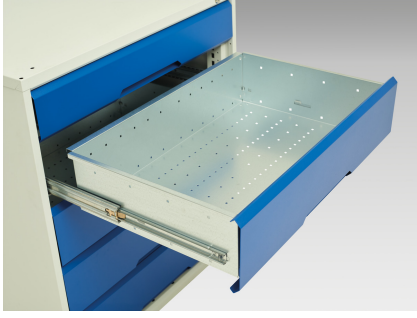

# 16923234. - verso mobile storage bench (mpx)

## Short Description

verso mobile storage bench (mpx) with 3 drw cab / mid shlf / 3 drw cab  
WxDxH: 2000x600x830mm

## Additional Information

---

Drawer load capacity	50 kg
Drawer height 1	125mm
Drawer 1 Internal Dimensions	1880mm x 480mm x 100mm
Drawer height 2	175mm
Drawer 2 Internal Dimensions	1880mm x 480mm x 100mm
Drawer height 3	175mm
Drawer 3 Internal Dimensions	1880mm x 480mm x 150mm
Drawer height 4	125mm
Drawer 4 Internal Dimensions	1880mm x 480mm x 100mm
Drawer height 5	175mm
Drawer 5 Internal Dimensions	1880mm x 480mm x 150mm
Drawer height 6	175mm
Drawer 6 Internal Dimensions	1880mm x 480mm x 150mm
Door type	Plain
Shelf load capacity	75kg
Width	2000
Depth	600
Height	830
Customs tariff number	94032080
Product material	Sheet steel
Product surface	Powder coated

## Product Options

---

Colour: Light grey / Anthracite grey

Light grey / Gentian blue

Light grey / Light grey

Light grey / Crimson red