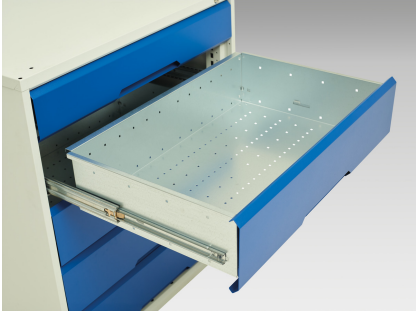

16923233. - verso mobile storage bench (mpx)

Short Description

verso mobile storage bench (mpx) with 3 drw cab / 3 drw cab / 3 drw cab
WxDxH: 2000x600x830mm

Product Images

Additional Information

Drawer load capacity	50 kg
Drawer height 1	125mm
Drawer 1 Internal Dimensions	1880mm x 480mm x 100mm
Drawer height 2	175mm
Drawer 2 Internal Dimensions	1880mm x 480mm x 100mm
Drawer height 3	175mm
Drawer 3 Internal Dimensions	1880mm x 480mm x 150mm
Drawer height 4	125mm
Drawer 4 Internal Dimensions	1880mm x 480mm x 100mm
Drawer height 5	175mm
Drawer 5 Internal Dimensions	1880mm x 480mm x 150mm
Drawer height 6	175mm
Drawer 6 Internal Dimensions	1880mm x 480mm x 150mm
Drawer height 7	125mm
Drawer 7 Internal Dimensions	1880mm x 480mm x 100mm
Drawer height 8	175mm
Drawer 8 Internal Dimensions	1880mm x 480mm x 150mm
Drawer height 9	175mm
Drawer 9 Internal Dimensions	1880mm x 480mm x 150mm
Door type	Plain
Width	2000
Depth	600
Height	830
Customs tariff number	94032080
Product material	Sheet steel
Product surface	Powder coated

Product Options

Colour:	Light grey / Anthracite grey
---------	------------------------------

	Light grey / Gentian blue
--	---------------------------

	Light grey / Light grey
--	-------------------------

	Light grey / Crimson red
--	--------------------------