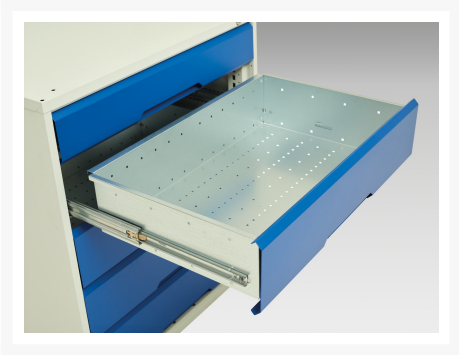

16923233. - verso mobile storage bench (mpx)

Short Description

verso mobile storage bench (mpx) with 3 drw cab / 3 drw cab / 3 drw cab
WxDxH: 2000x600x830mm

Product Images

Additional Information

Drawer load capacity	50 kg
Drawer height 1	125mm
Drawer 1 Internal Dimensions	1880mm x 480mm x 100mm
Drawer height 2	175mm
Drawer 2 Internal Dimensions	1880mm x 480mm x 100mm
Drawer height 3	175mm
Drawer 3 Internal Dimensions	1880mm x 480mm x 150mm
Drawer height 4	125mm
Drawer 4 Internal Dimensions	1880mm x 480mm x 100mm
Drawer height 5	175mm
Drawer 5 Internal Dimensions	1880mm x 480mm x 150mm
Drawer height 6	175mm
Drawer 6 Internal Dimensions	1880mm x 480mm x 150mm
Drawer height 7	125mm
Drawer 7 Internal Dimensions	1880mm x 480mm x 100mm
Drawer height 8	175mm
Drawer 8 Internal Dimensions	1880mm x 480mm x 150mm
Drawer height 9	175mm
Drawer 9 Internal Dimensions	1880mm x 480mm x 150mm
Door type	Plain
Width	2000
Depth	600
Height	830
Customs tariff number	94032080
Product material	Sheet steel
Product surface	Powder coated

Product Options

Colour:	Light grey / Anthracite grey
---------	------------------------------

	Light grey / Gentian blue
--	---------------------------

	Light grey / Light grey
--	-------------------------

	Light grey / Crimson red
--	--------------------------