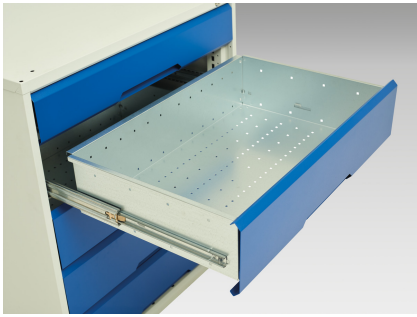

16923231. - verso mobile storage bench (mpx)

Short Description

verso mobile storage bench (mpx) with 1 drw-cbd / mid shelf / 1 drw-cbd
WxDxH: 2000x600x830mm

Product Images

Additional Information

Drawer load capacity	50 kg
Drawer height 1	125mm
Drawer 1 Internal Dimensions	1880mm x 480mm x 100mm
Drawer height 2	125mm
Drawer 2 Internal Dimensions	1880mm x 480mm x 100mm
Door type	Plain
Shelf load capacity	75kg
Width	2000
Depth	600
Height	830
Customs tariff number	94032080
Product material	Sheet steel
Product surface	Powder coated

Product Options

Colour:	Light grey / Anthracite grey
	Light grey / Gentian blue
	Light grey / Light grey
	Light grey / Crimson red