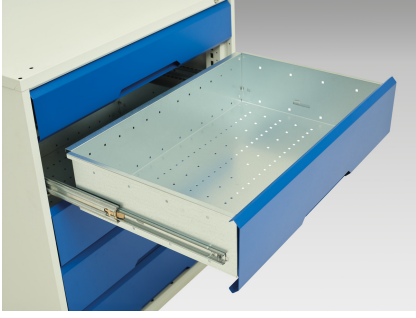

16923223. - verso mobile storage bench (mpx)

Short Description

verso mobile storage bench (mpx) with 3 drw cab / 3 drw cab / 3 drw cab
WxDxH: 1750x600x830mm

Product Images

Additional Information

Drawer load capacity	50 kg
Drawer height 1	125mm
Drawer 1 Internal Dimensions	1630mm x 480mm x 100mm
Drawer height 2	175mm
Drawer 2 Internal Dimensions	1630mm x 480mm x 100mm
Drawer height 3	175mm
Drawer 3 Internal Dimensions	1630mm x 480mm x 150mm
Drawer height 4	125mm
Drawer 4 Internal Dimensions	1630mm x 480mm x 100mm
Drawer height 5	175mm
Drawer 5 Internal Dimensions	1630mm x 480mm x 150mm
Drawer height 6	175mm
Drawer 6 Internal Dimensions	1630mm x 480mm x 150mm
Drawer height 7	125mm
Drawer 7 Internal Dimensions	1630mm x 480mm x 100mm
Drawer height 8	175mm
Drawer 8 Internal Dimensions	1630mm x 480mm x 150mm
Drawer height 9	175mm
Drawer 9 Internal Dimensions	1630mm x 480mm x 150mm
Door type	Plain
Width	1750
Depth	600
Height	830
Customs tariff number	94032080
Product material	Sheet steel
Product surface	Powder coated

Product Options

Colour:	Light grey / Anthracite grey
---------	------------------------------

	Light grey / Gentian blue
--	---------------------------

	Light grey / Light grey
--	-------------------------

	Light grey / Crimson red
--	--------------------------