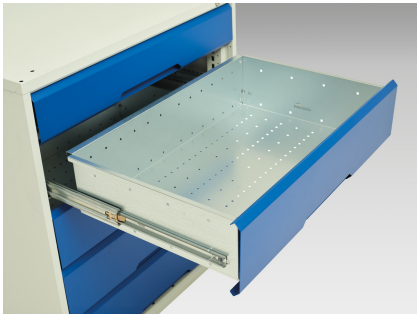

16923222. - verso mobile storage bench (mpx)

Short Description

verso mobile storage bench (mpx) with cupboard / 3 drawer cab / cupboard
WxDxH: 1750x600x830mm

Product Images

Additional Information

Drawer load capacity	50 kg
Drawer height 1	125mm
Drawer 1 Internal Dimensions	1630mm x 480mm x 100mm
Drawer height 2	175mm
Drawer 2 Internal Dimensions	1630mm x 480mm x 100mm
Drawer height 3	175mm
Drawer 3 Internal Dimensions	1630mm x 480mm x 150mm
Door type	Plain
Door height 1	475 mm
Width	1750
Depth	600
Height	830
Customs tariff number	94032080
Product material	Sheet steel
Product surface	Powder coated

Product Options

Colour:	Light grey / Anthracite grey
	Light grey / Gentian blue
	Light grey / Light grey
	Light grey / Crimson red