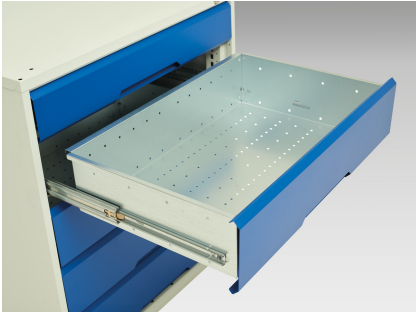

16923221. - verso mobile storage bench (mpx)

Short Description

verso mobile storage bench (mpx) with 1 drw-cbd / mid shelf / 1 drw-cbd
WxDxH: 1750x600x830mm

Product Images

Additional Information

Drawer load capacity	50 kg
Drawer height 1	125mm
Drawer 1 Internal Dimensions	1630mm x 480mm x 100mm
Drawer height 2	125mm
Drawer 2 Internal Dimensions	1630mm x 480mm x 100mm
Door type	Plain
Door height 1	350 mm
Shelf load capacity	75kg
Width	1750
Depth	600
Height	830
Customs tariff number	94032080
Product material	Sheet steel
Product surface	Powder coated

Product Options

Colour:	Light grey / Anthracite grey
	Light grey / Gentian blue
	Light grey / Light grey
	Light grey / Crimson red