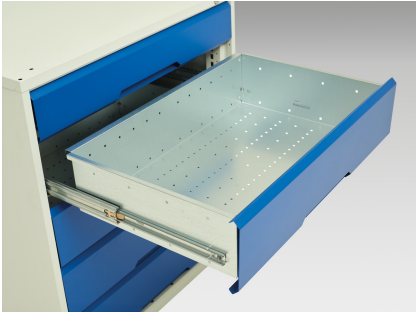

# 16923220. - verso mobile storage bench (mpx)

## Short Description

verso mobile storage bench (mpx) with cupboard / mid shelf / 3 drawer cab  
WxDxH: 1750x600x830mm

## Additional Information

---

Drawer load capacity	50 kg
Drawer height 1	125mm
Drawer 1 Internal Dimensions	1630mm x 480mm x 100mm
Drawer height 2	175mm
Drawer 2 Internal Dimensions	1630mm x 480mm x 100mm
Drawer height 3	175mm
Drawer 3 Internal Dimensions	1630mm x 480mm x 150mm
Door type	Plain
Door height 1	475 mm
Shelf load capacity	75kg
Width	1750
Depth	600
Height	830
Customs tariff number	94032080
Product material	Sheet steel
Product surface	Powder coated