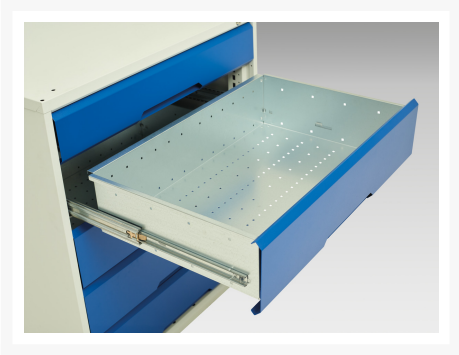

16923215. - verso mobile storage bench (mpx)

Short Description

verso mobile storage bench (mpx) with 3 drawer cab / 3 drawer cab
WxDxH: 1500x600x830mm

Product Images

Additional Information

Drawer load capacity	50 kg
Drawer height 1	125mm
Drawer 1 Internal Dimensions	1380mm x 480mm x 100mm
Drawer height 2	175mm
Drawer 2 Internal Dimensions	1380mm x 480mm x 100mm
Drawer height 3	175mm
Drawer 3 Internal Dimensions	1380mm x 480mm x 150mm
Drawer height 4	125mm
Drawer 4 Internal Dimensions	1380mm x 480mm x 100mm
Drawer height 5	175mm
Drawer 5 Internal Dimensions	1380mm x 480mm x 150mm
Drawer height 6	175mm
Drawer 6 Internal Dimensions	1380mm x 480mm x 150mm
Door type	Plain
Width	1500
Depth	600
Height	830
Customs tariff number	94032080
Product material	Sheet steel
Product surface	Powder coated

Product Options

Colour: Light grey / Anthracite grey

Light grey / Gentian blue

Light grey / Light grey

Light grey / Crimson red