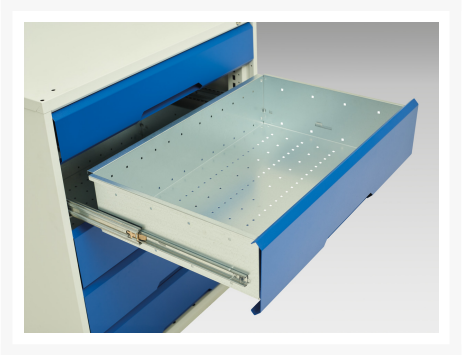

16923213. - verso mobile storage bench (mpx)

Short Description

verso mobile storage bench (mpx) with mid shelf / 3 drawer cab
WxDxH: 1500x600x830mm

Product Images

Additional Information

Drawer load capacity	50 kg
Drawer height 1	125mm
Drawer 1 Internal Dimensions	1380mm x 480mm x 100mm
Drawer height 2	175mm
Drawer 2 Internal Dimensions	1380mm x 480mm x 100mm
Drawer height 3	175mm
Drawer 3 Internal Dimensions	1380mm x 480mm x 150mm
Door type	Plain
Shelf load capacity	75kg
Width	1500
Depth	600
Height	830
Customs tariff number	94032080
Product material	Sheet steel
Product surface	Powder coated

Product Options

Colour:	Light grey / Anthracite grey
	Light grey / Gentian blue
	Light grey / Light grey
	Light grey / Crimson red