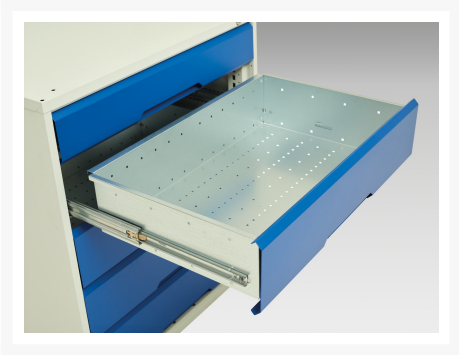

16923212. - verso mobile storage bench (mpx)

Short Description

verso mobile storage bench (mpx) with 3 drawer cab / mid shelf
WxDxH: 1500x600x830mm

Product Images

Additional Information

Drawer load capacity	50 kg
Drawer height 1	125mm
Drawer 1 Internal Dimensions	1380mm x 480mm x 100mm
Drawer height 2	175mm
Drawer 2 Internal Dimensions	1380mm x 480mm x 100mm
Drawer height 3	175mm
Drawer 3 Internal Dimensions	1380mm x 480mm x 150mm
Door type	Plain
Shelf load capacity	75kg
Width	1500
Depth	600
Height	830
Customs tariff number	94032080
Product material	Sheet steel
Product surface	Powder coated

Product Options

Colour:	Light grey / Anthracite grey
	Light grey / Gentian blue
	Light grey / Light grey
	Light grey / Crimson red