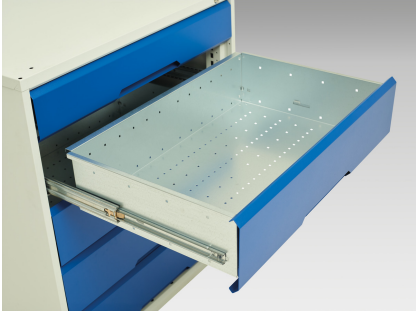

16923204. - verso mobile storage bench (mpx)

Short Description

verso mobile storage bench (mpx) with 3 drawer cab / 3 drawer cab
WxDxH: 1250x600x830mm

Product Images

Additional Information

Drawer load capacity	50 kg
Drawer height 1	125mm
Drawer 1 Internal Dimensions	1130mm x 480mm x 100mm
Drawer height 2	175mm
Drawer 2 Internal Dimensions	1130mm x 480mm x 100mm
Drawer height 3	175mm
Drawer 3 Internal Dimensions	1130mm x 480mm x 150mm
Drawer height 4	125mm
Drawer 4 Internal Dimensions	1130mm x 480mm x 100mm
Drawer height 5	175mm
Drawer 5 Internal Dimensions	1130mm x 480mm x 150mm
Drawer height 6	175mm
Drawer 6 Internal Dimensions	1130mm x 480mm x 150mm
Door type	Plain
Width	1250
Depth	600
Height	830
Customs tariff number	94032080
Product material	Sheet steel
Product surface	Powder coated

Product Options

Colour:	Light grey / Anthracite grey
---------	------------------------------

	Light grey / Gentian blue
--	---------------------------

	Light grey / Light grey
--	-------------------------

	Light grey / Crimson red
--	--------------------------